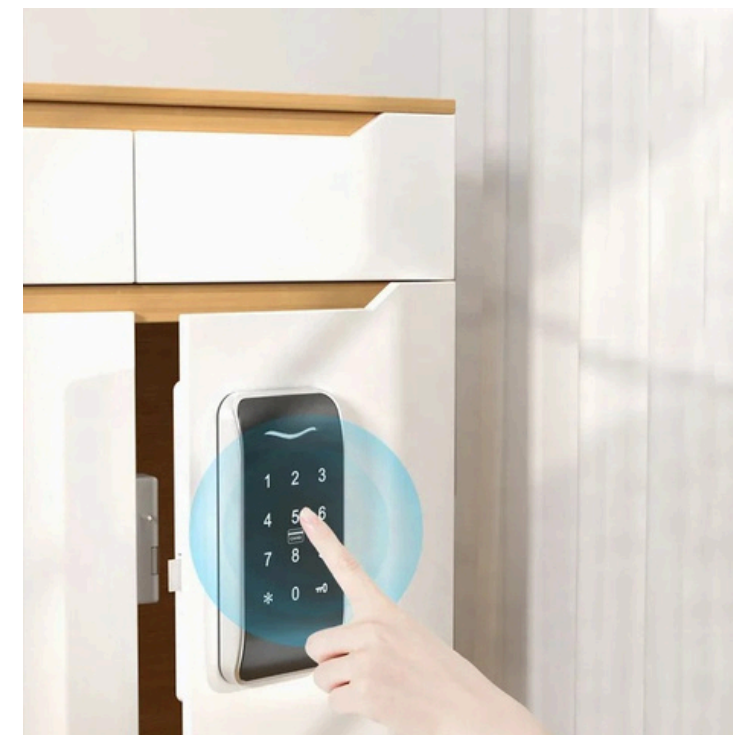

**CB10
CABINET LOCK**

UNLOCK METHODS:

- **SMART KEY**
- **KEYPAD**
- **EMERGENCY USB POWER**

SPECIFICATION	
COLOR:	Black
USER CAPACITY:	200 Groups