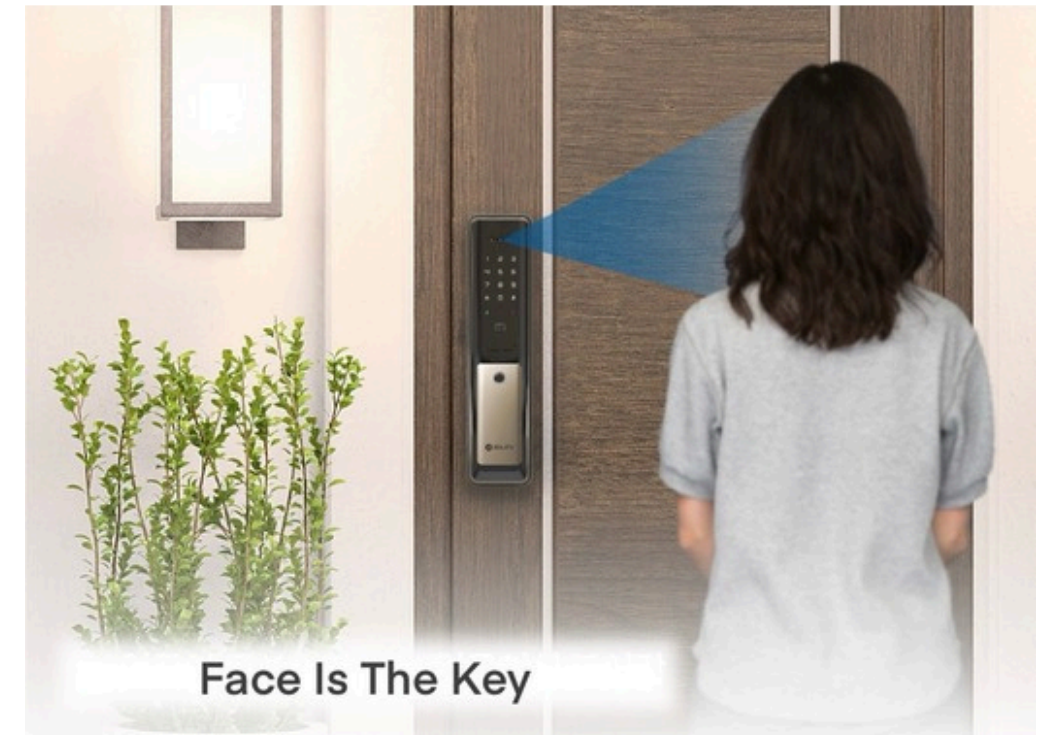

SOLiTY – SMART SECURITY, MADE IN KOREA

SOLiTY BRINGS KOREAN INNOVATION TO YOUR DOOR WITH STYLISH, SECURE, AND SMART LOCK SOLUTIONS FOR MODERN LIVING.

GP-6000BAK (FACE ID)

WIFI SMART LOCK

FEATURES:

-  3D FACE UNLOCK
-  FINGERPRINT
-  SMART KEY
-  KEYPAD
-  MOBILE APP
-  METAL KEY
-  EMERGENCY USB POWER

GET IT ON
Google Play

WORKS WITH
amazon alexa

Download on the
App Store

works with the
Google Assistant

SPECIFICATION

- Smart notifications on outdoor unit
- Internal and external double lock function
- Outdoor dimension: 90 x 385 x 65.4mm
Indoor dimension: 90 x 385.5 x 67.4mm
- Door thickness: 40~80mm
- 3 types of alarms: Break in, high temperature, and unregistered password for 5 times.
- (Optional) Remote control function 447Mhz

VARIATIONS			
COLOR	SIZE	TECH	STYLE
Black	Universal	Solity	Universal

RECOMMENDED USE

✓ Condos	✓ Villas	✓ Apartments
✓ Vacation Homes	✓ Offices	✓ Private Rooms

GEA 1000BK

WIFI SMART LOCK

FEATURES:

-  FINGERPRINT
-  SMART KEY
-  KEYPAD
-  MOBILE APP
-  METAL KEY
-  EMERGENCY USB POWER