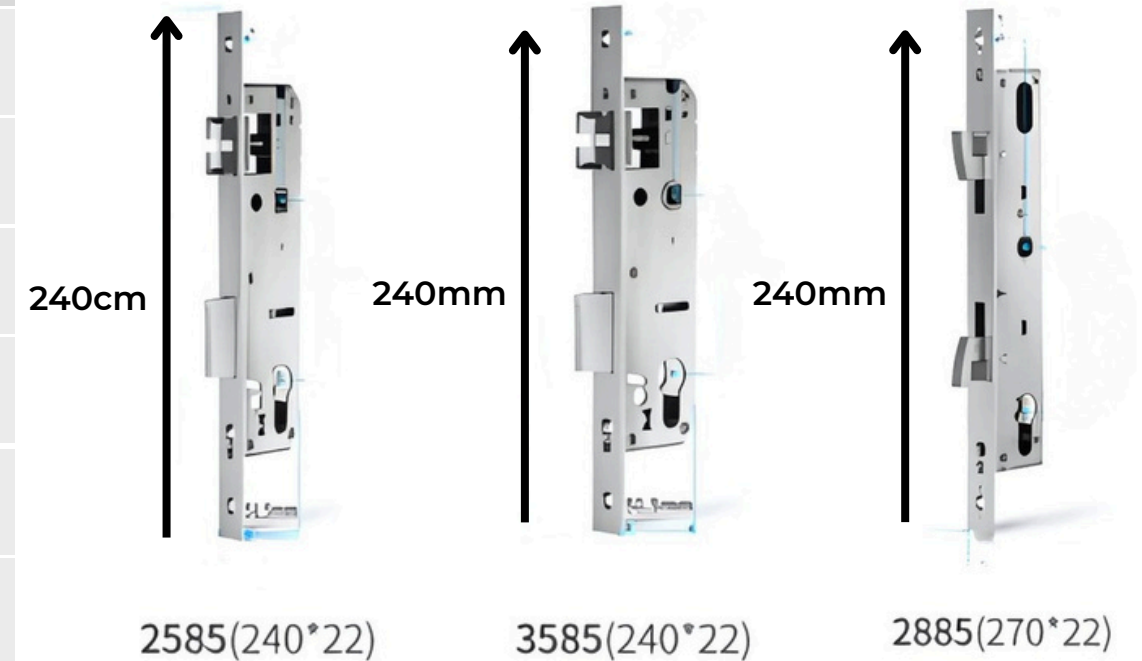

CONTROL REMOTELY
WITH GATEWAY

 **TTLOCK**
 For Home, Hotels & Vacay Homes

 GET IT ON
Google Play

 WORKS WITH
amazon alexa

 Download on the
App Store

 works with the
Google Assistant

SPECIFICATION	
MATERIAL:	Aluminum Alloy, Acrylic body
BATTERY:	4 x AAA (optional), 1 Year Battery Life
WEIGHT:	2.0kg
PACKAGE CONTENTS:	Smart Lock, 2xKeys, 2x Cards, Tools, User Manual
IP RATING:	IP65 (Outdoor usage)
MEMORY:	100 Fingerprints, 100 Cards & 100 Passcodes
MORTISE:	2085 Mortise included (85mm compatible)