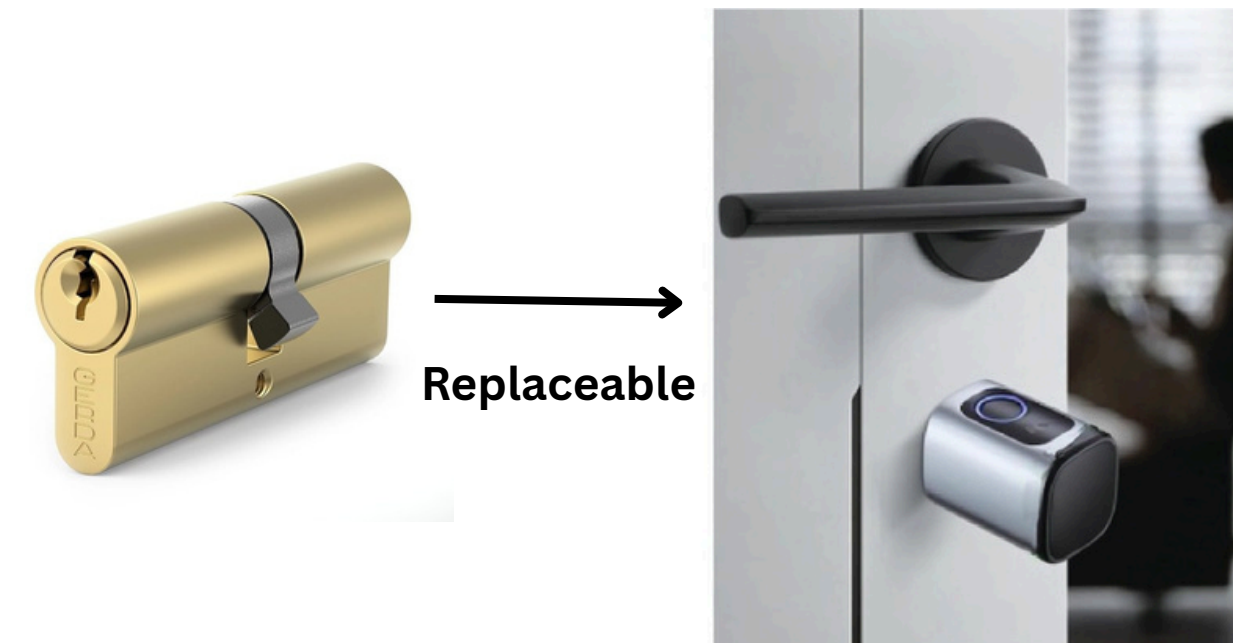

V1X SMART LOCK

FEATURES:

- FINGERPRINT
- SMART KEY
- KEYPAD
- MOBILE APP
- METAL KEY
- EMERGENCY USB POWER

CONTROL REMOTELY
WITH GATEWAY

SPECIFICATION	
MATERIAL:	Stainless Steel
BATTERY:	3 x AAA Batteries (optional), 1 Year Battery Life
WEIGHT:	0.6KG
PACKAGE CONTENTS:	Smart Lock, 2xKeys, 2x Cards, Tools, User Manual
IP RATING:	IP56 (limited water and dust proof)
MEMORY:	100 Fingerprints, 100 Cards & 100 Passcodes

VARIATIONS		
COLOR	TECH	STYLE
Black	TTLOCK	Fingerprint
Pearl Chrome	TUYA	keypad
SIZE	60mm | 65mm | 70mm | 75mm | 80mm | 85mm | 90mm	

RECOMMENDED USE		
✔ Small Villa	✔ Apartments	✔ Private Rooms
✔ Vacation Homes	✔ Small Offices	✔ Shops
✔ Executive Office	✔ Warehouse	✘ Gates (Outdoors)