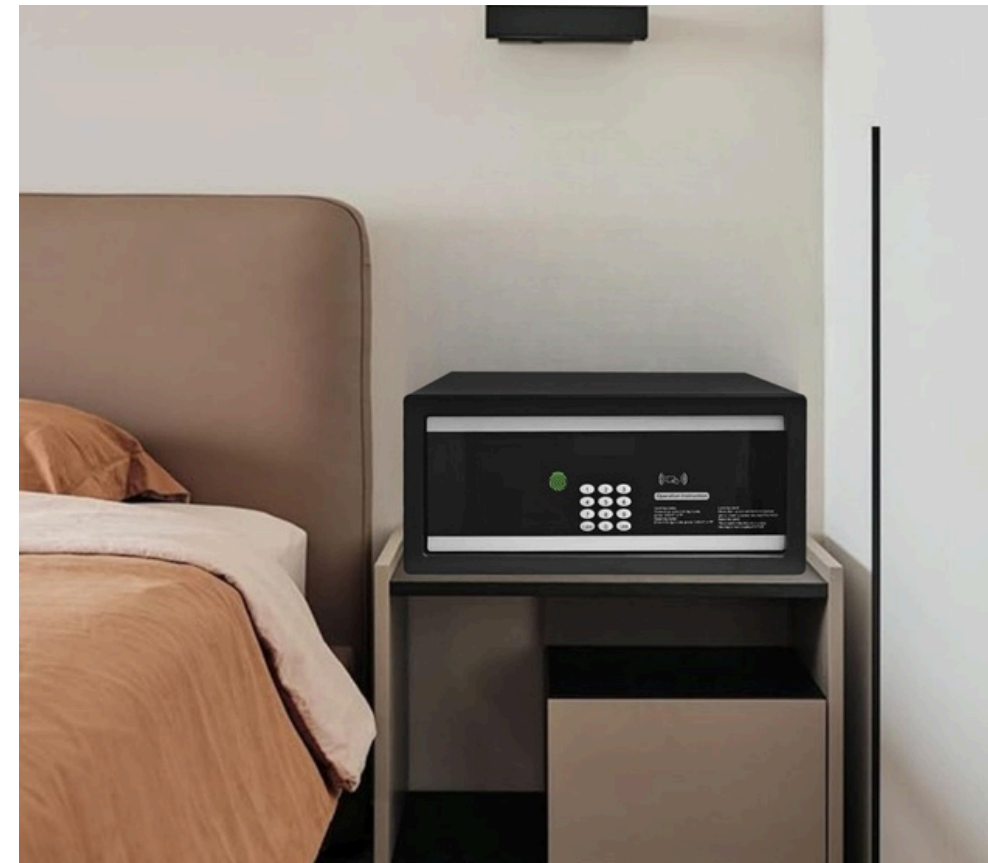

Break-in Alarm

Sounds a strong alarm if any suspicious force or break-in is detected