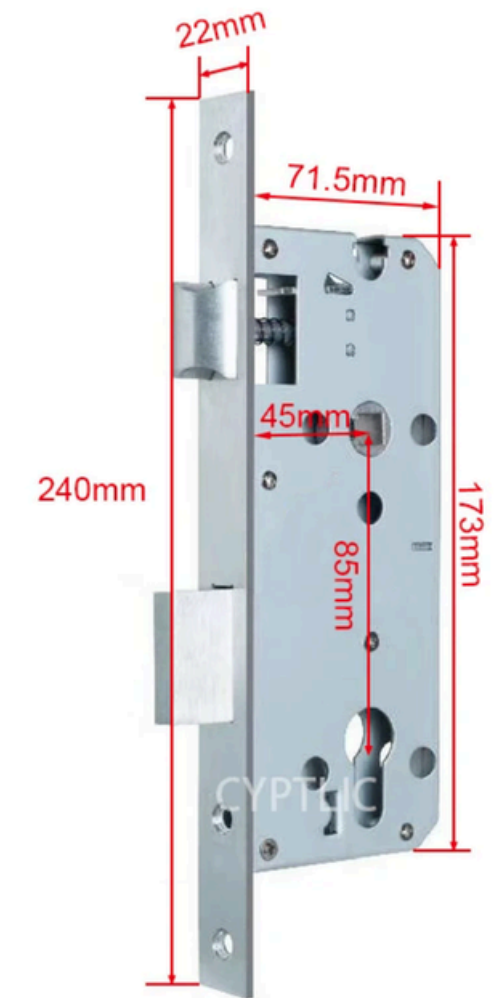

Supported Mortise Sizes

**UAE Standard 4585 Mortise are supplied by default.
Other sizes are custom orders**

4585 Mortise