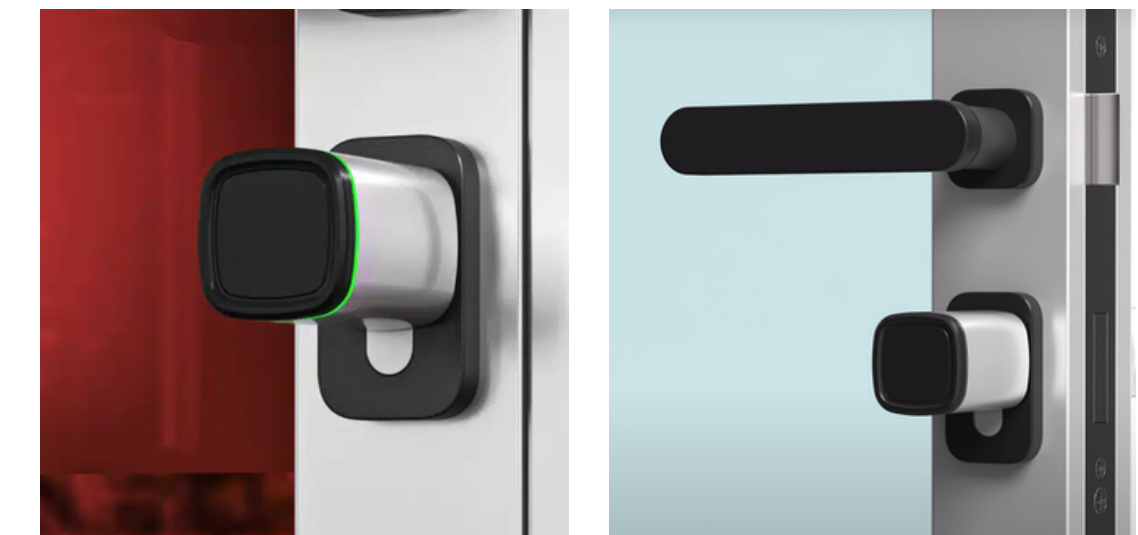

D3 SMART LOCK

FEATURES:

MOBILE Unlock

SMART KEY

Perfect smart lock for office doors
– stylish, secure, and
easy to manage

CONTROL REMOTELY
WITH GATEWAY

TTLOCK
For Home, Hotels
& Vacay Homes

GET IT ON
 Google Play
Download on the
 App Store

SPECIFICATION	
MATERIAL:	Stainless Steel
BATTERY:	CR14250 Battery
WEIGHT:	0.323KG
PACKAGE CONTENTS:	Smart Lock, 2xKeys, 2x Cards, Tools, User Manual
IP RATING:	IP65
MEMORY:	100 Fingerprints, 100 Cards & 100 Passcodes

VARIATIONS		
COLOR	TECH	STYLE
Pearl Chrome	TTLOCK	RETROFIT
SIZE	60mm | 65mm | 70mm | 75mm | 80mm | 85mm | 90mm	

RECOMMENDED USE		
☒ Small Villa	☒ Apartments	☒ Private Rooms
☒ Vacation Homes	☒ Small Offices	☒ Shops
☒ Executive Office	☒ Warehouse	☒ Gates (Outdoors)