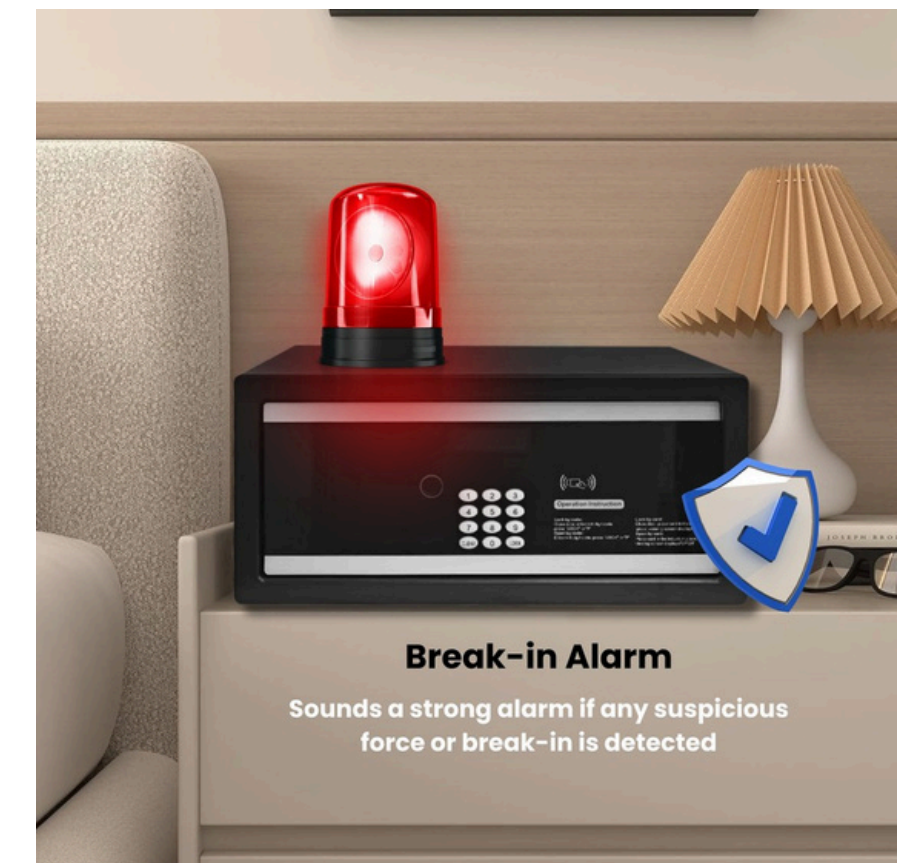

4585 Mortise

SMART SAFE LOCKER

THE ALTIX SMART LOCKER OFFERS KEYLESS, DIGITAL SECURITY IN A SLEEK, COMPACT DESIGN—PERFECT FOR HOME, OFFICE, OR RENTAL USE

Elevate convenience. Enhance Security.

 www.altix.ae

LR-300 LOCKER

UNLOCK METHODS:

FINGERPRINT

KEYPAD

SMART KEY

MOBILE APP

METAL KEY

EMERGENCY USB POWER

TTLOCK

For Home, Hotels
& Vacay Homes

IT WORKS WITH A
WI-FI GATEWAY.

Break-in Alarm

Sounds a strong alarm if any suspicious force or break-in is detected

MEASUREMENTS

VARIATIONS			
COLOR	SIZE	TECH	STYLE
Black	Universal	TTLOCK	Universal