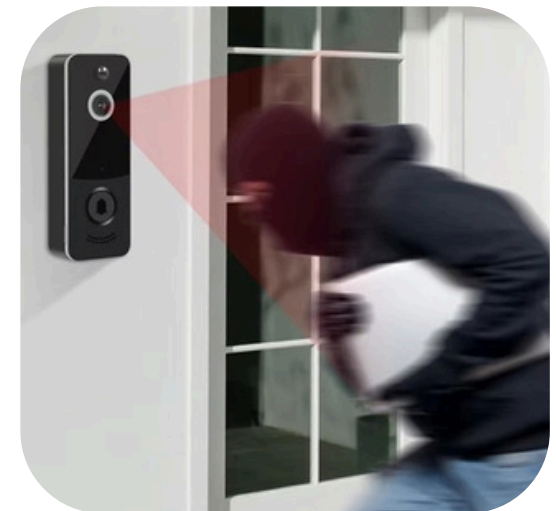

TTLOCK
For Home, Hotels
& Vacay Homes

GET IT ON
Google Play

Download on the
App Store

WORKS WITH
amazon alexa

works with the
Google Assistant

SPECIFICATION	
MATERIAL:	Acrylic Body
BATTERY:	Rechargeable 18650 Battery
WEIGHT:	282.0 gram
PACKAGE CONTENTS:	Door bell, Battery, USB Cable, User Manual
IP RATING:	IPX5

VARIATIONS			
COLOR	SIZE	TECH	STYLE
Black	Universal	TTLock	Universal

RECOMMENDED USE		
✔ Condos	✔ Villas	✔ Apartments
✔ Vacation Homes	✔ Offices	✔ Private Rooms