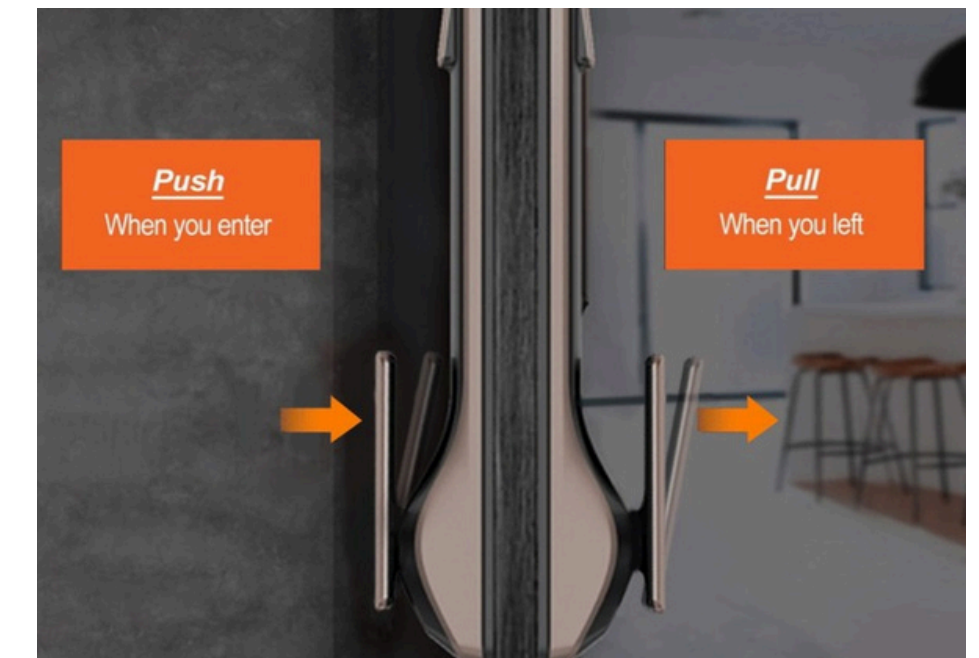

GSP- 2000BK
WIFI SMART LOCK

FEATURES:

- FINGERPRINT
- SMART KEY
- KEYPAD
- MOBILE APP
- METAL KEY
- EMERGENCY USB POWER

GET IT ON **Google Play**

Download on the **App Store**

WORKS WITH **amazon alexa**

works with the **Google Assistant**

SPECIFICATION

- Smart notifications on outdoor unit
- Internal and external double lock function
- Outdoor dimension: 90 x 385.5 x 65.4mm
  Indoor dimension: 90 x 385.5 x 67.4mm
- Fire resistant material applicable for Projects
- Door thickness: 40~80mm
- 3 types of alarms: Break in, high temperature, and unregistered password for 5 times.
- (Optional) Remote control function 447Mhz

VARIATIONS			
COLOR	SIZE	TECH	STYLE
Black	Universal	Solity	Universal

RECOMMENDED USE

✓ Condos	✓ Villas	✓ Apartments
✓ Vacation Homes	✓ Offices	✓ Private Rooms