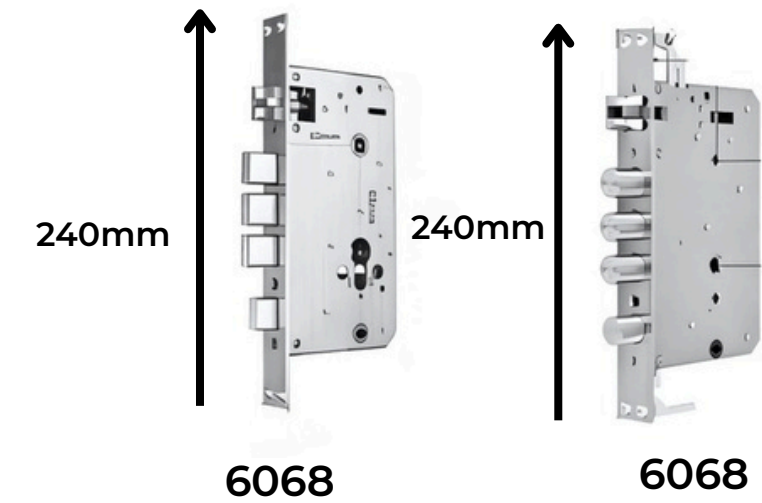

9S-6000

WIFI SMART LOCK

FEATURES:

- 3D FACE UNLOCK
- FINGERPRINT
- SMART KEY
- KEYPAD
- VIDEO INTERCOM
- MOBILE APP
- METAL KEY
- LIVE VIDEO MONITORING
- EMERGENCY USB POWER

SPECIFICATION	
MATERIAL:	Aluminum Alloy
BATTERY:	Rechargeable Pack incl., 1 Year Battery Life
WEIGHT:	3Kg
PACKAGE CONTENTS:	Smart Lock, 2xKeys, 2x Cards, Battery, Mortise, Tools, User Manual
IP RATING:	IP5X (indoor usage)
MEMORY:	100 Fingerprints, 100 Cards & 100 Passcodes
MORTISE:	6068 Motorized Mortise

VARIATIONS			
COLOR	SIZE	TECH	STYLE
Black	Universal	TTLOCK	Universal

RECOMMENDED USE		
✓ Penthouses	✓ Villas	✓ Apartments
✓ Vacation Homes	✓ Offices	✓ Private Rooms