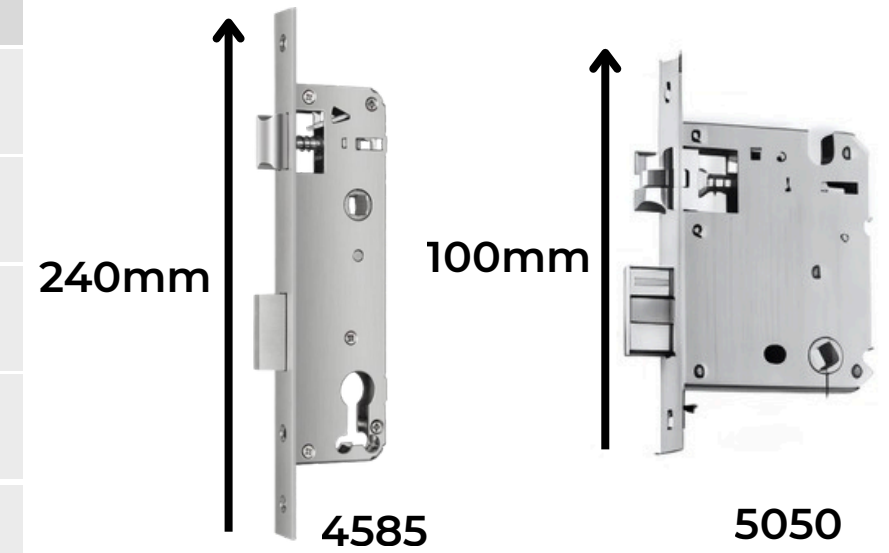

SPECIFICATION	
MATERIAL:	Aluminum Alloy, Acrylic body
BATTERY:	4 x AA (optional), 1 Year Battery Life
WEIGHT:	2.5kg
PACKAGE CONTENTS:	Smart Lock, 2xKeys, 2x Cards, Tools, User Manual
IP RATING:	IP56 (indoor usage)
MEMORY:	100 Fingerprints, 100 Cards & 100 Passcodes
MORTISE:	4585 Mortise included (others compatible)