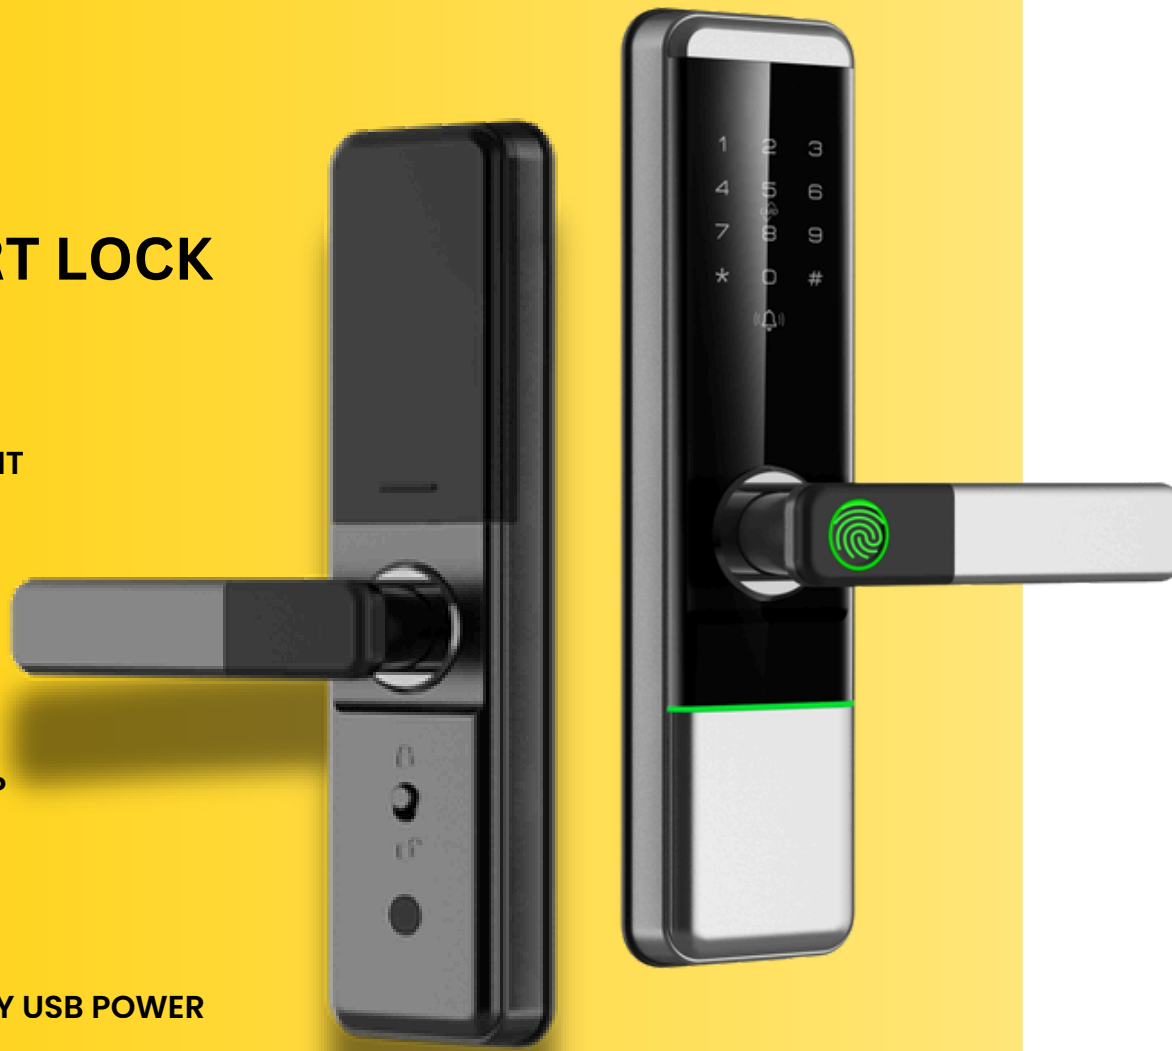

H5 BLE SMART LOCK

FEATURES:

-  SMART KEY
-  KEYPAD
-  MOBILE APP
-  METAL KEY
-  EMERGENCY USB POWER

TTLOCK
For Home, Hotels
& Vacay Homes

SPECIFICATION	
MATERIAL:	Stainless Steel
BATTERY:	4 x AA, 1 Year Battery Life
WEIGHT:	2.5kg
PACKAGE CONTENTS:	Smart Lock, 2xKeys, 2x Cards, Tools, User Manual
IP RATING:	IP56 (indoor usage)
MEMORY:	100 Fingerprints, 100 Cards & 100 Passcodes
MORTISE:	Motorised Mortise

Compatible Doors

Wooden Doors | Steel Doors | Aluminum Doors | UPVC Doors | Gates

S5 WIFI SMART LOCK

FEATURES:

-  FINGERPRINT
-  SMART KEY
-  KEYPAD
-  MOBILE APP
-  METAL KEY
-  EMERGENCY USB POWER

SPECIFICATION	
MATERIAL:	Aluminum Alloy, Acrylic body
BATTERY:	4 x AA (optional), 1 Year Battery Life
WEIGHT:	2.5kg
PACKAGE CONTENTS:	Smart Lock, 2xKeys, 2x Cards, Tools, User Manual
IP RATING:	IP56 (indoor usage)
MEMORY:	100 Fingerprints, 100 Cards & 100 Passcodes
MORTISE:	5050 Mortise included (others compatible)

VARIATIONS			
COLOR	SIZE	TECH	STYLE
Black/Silver	Universal	TTLOCK/TUYA	Universal

RECOMMENDED USE		
✓ Condos	✓ Villas	✓ Apartments
✓ Vacation Homes	✓ Offices	✓ Private Rooms

S5 BLE SMART LOCK

FEATURES:

-  **FINGERPRINT**
-  **SMART KEY**
-  **KEYPAD**
-  **MOBILE APP**
-  **METAL KEY**
-  **EMERGENCY USB POWER**

CONTROL REMOTELY
WITH GATEWAY

TTLOCK
For Home, Hotels
& Vacay Homes

GET IT ON
Google Play

WORKS WITH
amazon alexa

Download on the
App Store

works with the
Google Assistant

SPECIFICATION	
MATERIAL:	Aluminum Alloy, Acrylic body
BATTERY:	4 x AA (optional), 1 Year Battery Life
WEIGHT:	2.5kg
PACKAGE CONTENTS:	Smart Lock, 2xKeys, 2x Cards, Tools, User Manual
IP RATING:	IP56 (indoor usage)
MEMORY:	100 Fingerprints, 100 Cards & 100 Passcodes
MORTISE:	5050 Mortise included (others compatible)