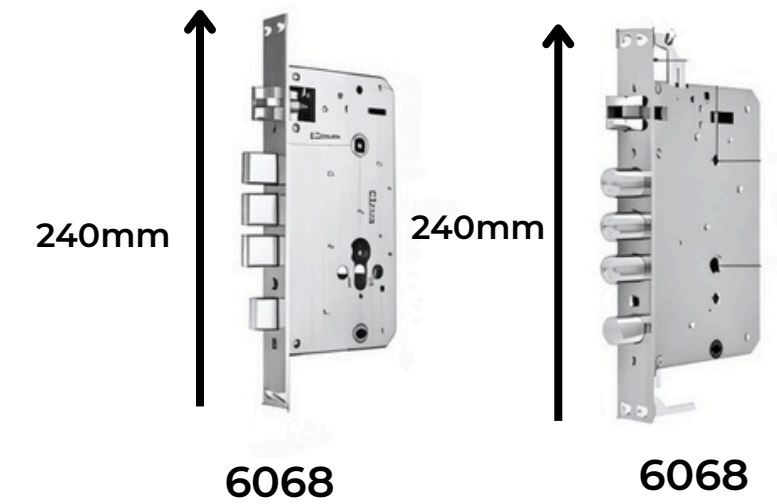

3S-6000

WIFI SMART LOCK

FEATURES:

- 3D FACE UNLOCK
- FINGERPRINT
- SMART KEY
- KEYPAD
- VIDEO INTERCOM
- MOBILE APP
- METAL KEY
- LIVE VIDEO MONITORING
- EMERGENCY USB POWER

SPECIFICATION	
MATERIAL:	Zinc Alloy, Aluminum Body
BATTERY:	Rechargeable Pack incl., 1 Year Battery Life
WEIGHT:	4.4Kg
PACKAGE CONTENTS:	Smart Lock, 2xKeys, 2x Cards, Tools, User Manual
IP RATING:	IP5X (indoor usage)
MEMORY:	100 Fingerprints, 100 Cards & 100 Passcodes
MORTISE:	6068 Mortise

VARIATIONS			
COLOR	SIZE	TECH	STYLE
Black	Universal	TTLOCK	Universal

RECOMMENDED USE		
Penthouses	Villas	Apartments
Vacation Homes	Offices	Private Rooms