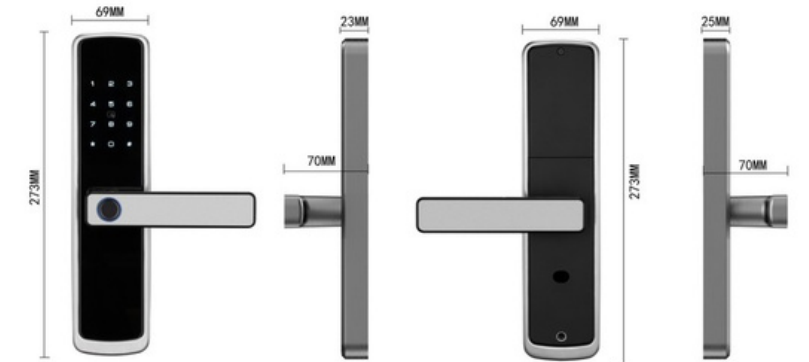

VARIATIONS

COLOR	SIZE	TECH	STYLE
Silver	Universal	TTLOCK	Universal

RECOMMENDED USE

- **Condos**
- **Villas**
- **Apartments**
- **Vacation Homes**
- **Offices**
- **Private Rooms**