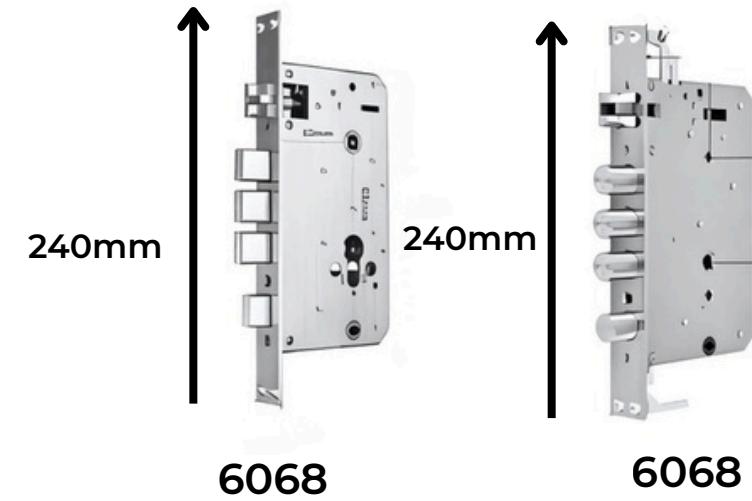

ALTiX

X9 PRO WIFI SMART LOCK

FEATURES:

- FINGERPRINT
- SMART KEY
- KEYPAD
- MOBILE APP
- METAL KEY
- EMERGENCY USB POWER

TTLOCK
For Home, Hotels
& Vacay Homes

GET IT ON
 Google Play
Download on the
 App Store

WORKS WITH
amazon alexa
 works with the
Google Assistant

SPECIFICATION

MATERIAL:	Aluminum Alloy
BATTERY:	4 x AA (optional), 1 Year Battery Life
WEIGHT:	3.2KG
PACKAGE CONTENTS:	Smart Lock, 2xKeys, 2x Cards, Tools, User Manual
IP RATING:	IP56 (indoor usage)
MEMORY:	50 Fingerprints, 50 Cards & 50 Passcodes
MORTISE:	6068 Mortise included (others compatible)

VARIATIONS

COLOR	SIZE	TECH	STYLE
Black	Universal	TTLOCK	Universal

RECOMMENDED USE

- ✓ Condos
- ✓ Villas
- ✓ Apartments
- ✓ Vacation Homes
- ✓ Offices
- ✓ Private Rooms