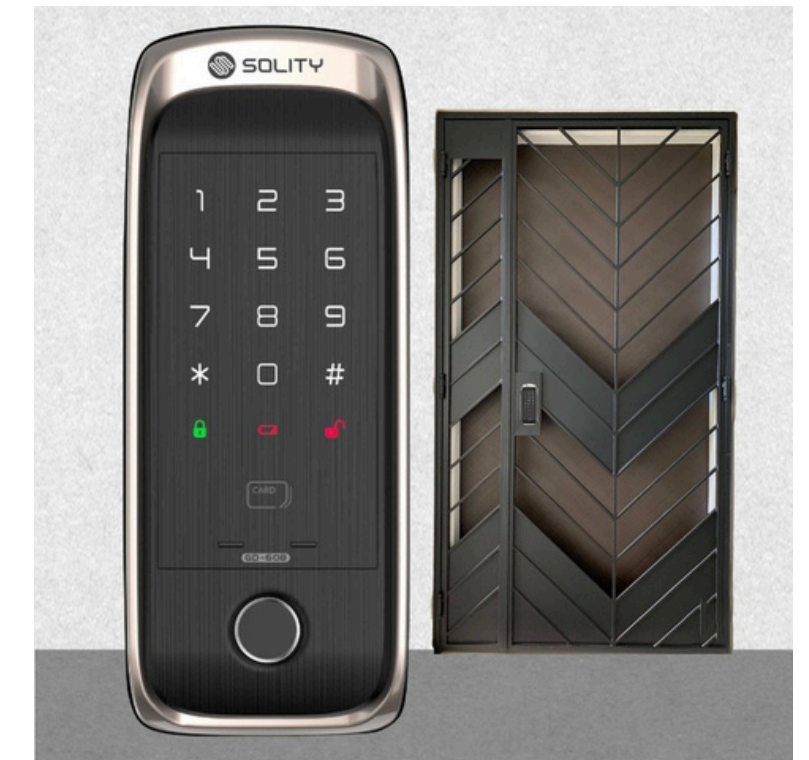

VARIATIONS

COLOR	SIZE	TECH	STYLE
Gold	Universal	Solity	Universal

RECOMMENDED USE

- ✓ Condos
- ✓ Villas
- ✓ Apartments
- ✓ Vacation Homes
- ✓ Offices
- ✓ Private Rooms

SMART IDENTIFICATION SYSTEM

Enjoy a variety premium options

- ✓ Passcode 4-12 digits
- ✓ Bluetooth
- ✓ Up to 4 RFID cards (Smart key) can be registered up to 100 times
- ✓ Fingerprint; 0.9 seconds rapid & accurate fingerprint recognition
- ✓ Option: Remote control, Wifi dongle