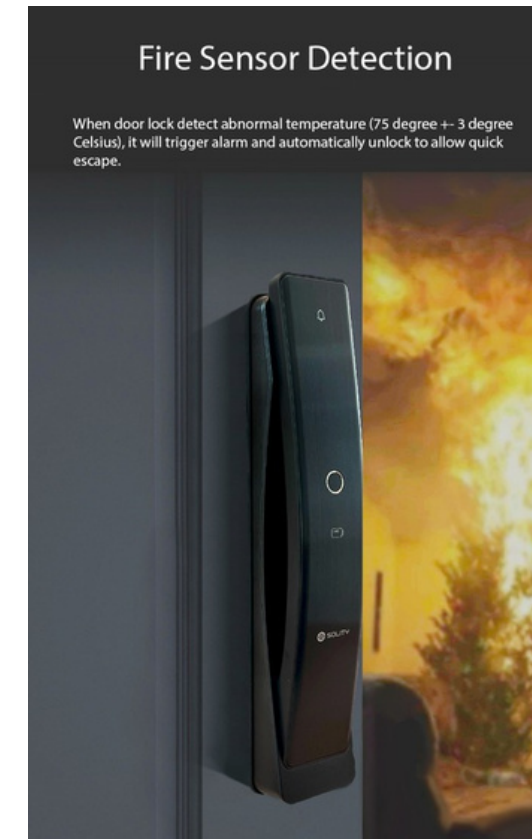

GEA 1000BK

WIFI SMART LOCK

FEATURES:

- FINGERPRINT
- SMART KEY
- KEYPAD
- MOBILE APP
- METAL KEY
- EMERGENCY USB POWER

GET IT ON

Download on the

WORKS WITH

works with the

SPECIFICATION

Fully automatic operation mode, no mechanical structure, no need to change the handle direction during installation

- **Outdoor dimension: 85 x 399 x 56.5mm**
  Indoor dimension: 85 x 399 x 56.5mm
- **Obtained China GA374 standard specifications**
- **Door thickness: 50~100mm**
- **Application with SOLITY 2.0 version software (more functions for user)**

VARIATIONS			
COLOR	SIZE	TECH	STYLE
Black	Universal	Solity	Universal

RECOMMENDED USE

✓ Condos ✓ Vacation Homes	✓ Villas ✓ Offices	✓ Apartments ✓ Private Rooms