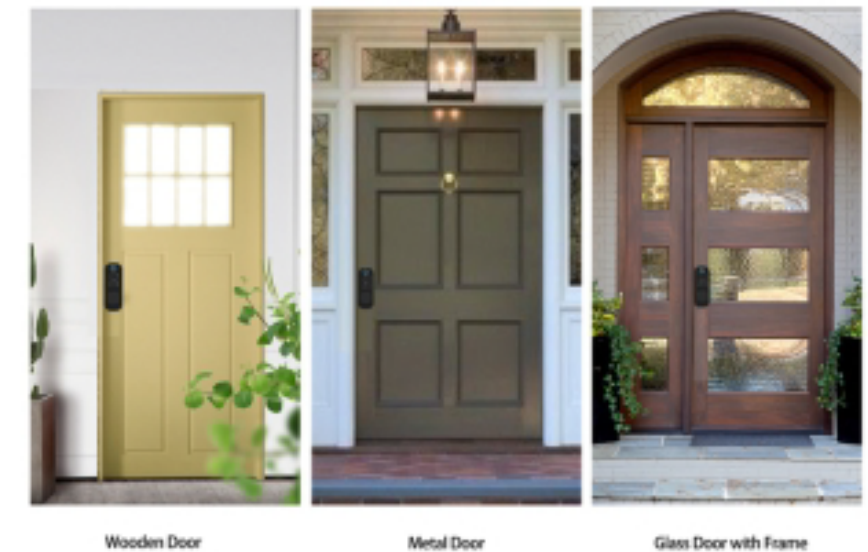

GX

WIFI DUAL-SIDED BIOMETRIC

FEATURES:

- FINGERPRINT
- SMART KEY
- KEYPAD
- MOBILE APP
- METAL KEY
- EMERGENCY USB POWER

SPECIFICATION	
MATERIAL:	Aluminum alloy
BATTERY:	4 x AA (optional), 1 Year Battery Life
WEIGHT:	1.9kg
PACKAGE CONTENTS:	Smart Lock, 2xKeys, 2x Cards, Tools, User Manual
IP RATING:	IP65
MEMORY:	100 Fingerprints, 100 Cards & 100 Passcodes
MORTISE:	Latch

VARIATIONS			
COLOR	SIZE	TECH	STYLE
Black	Universal	TUYA	Universal

RECOMMENDED USE		
✓ Condos	✓ Villas	✓ Apartments
✓ Vacation Homes	✓ Offices	✓ Private Rooms