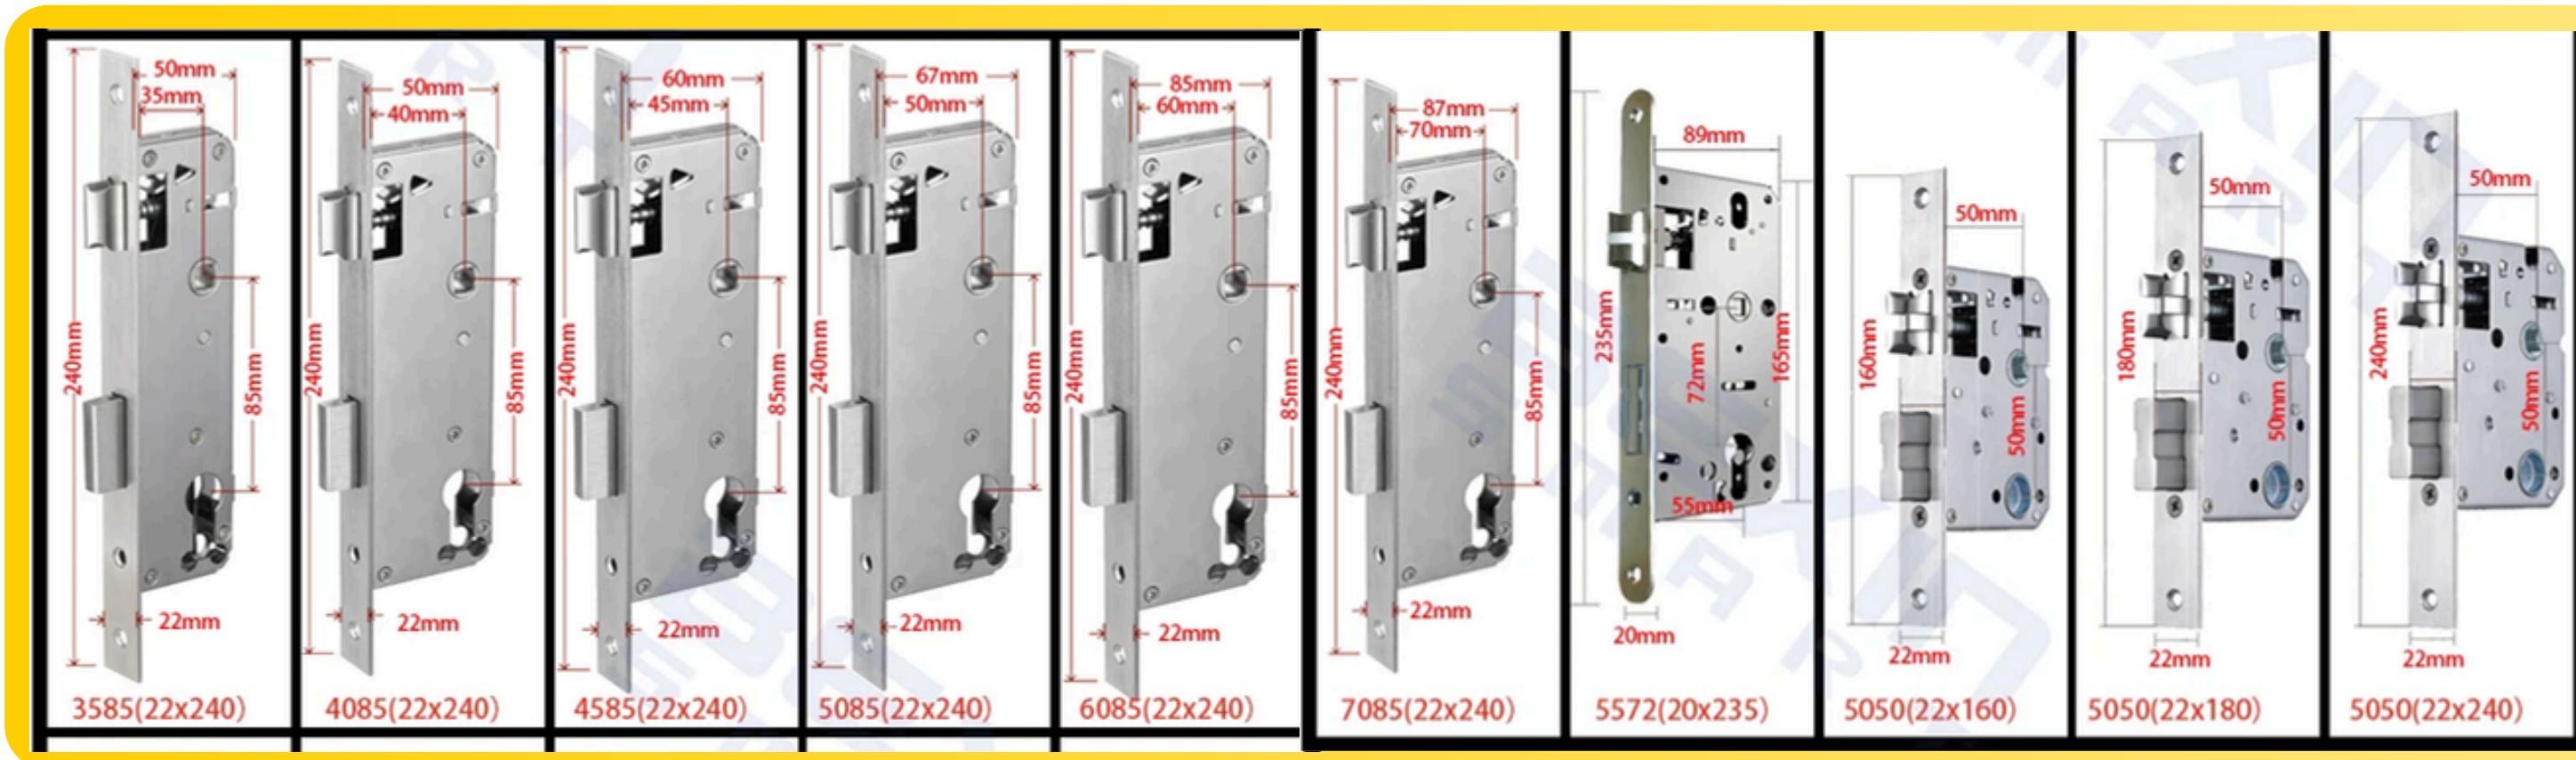

4585 Mortise

SMART SAFE LOCKER

THE ALTIX SMART LOCKER OFFERS KEYLESS, DIGITAL SECURITY IN A SLEEK, COMPACT DESIGN—PERFECT FOR HOME, OFFICE, OR RENTAL USE

Elevate convenience. Enhance Security.

 www.altix.ae