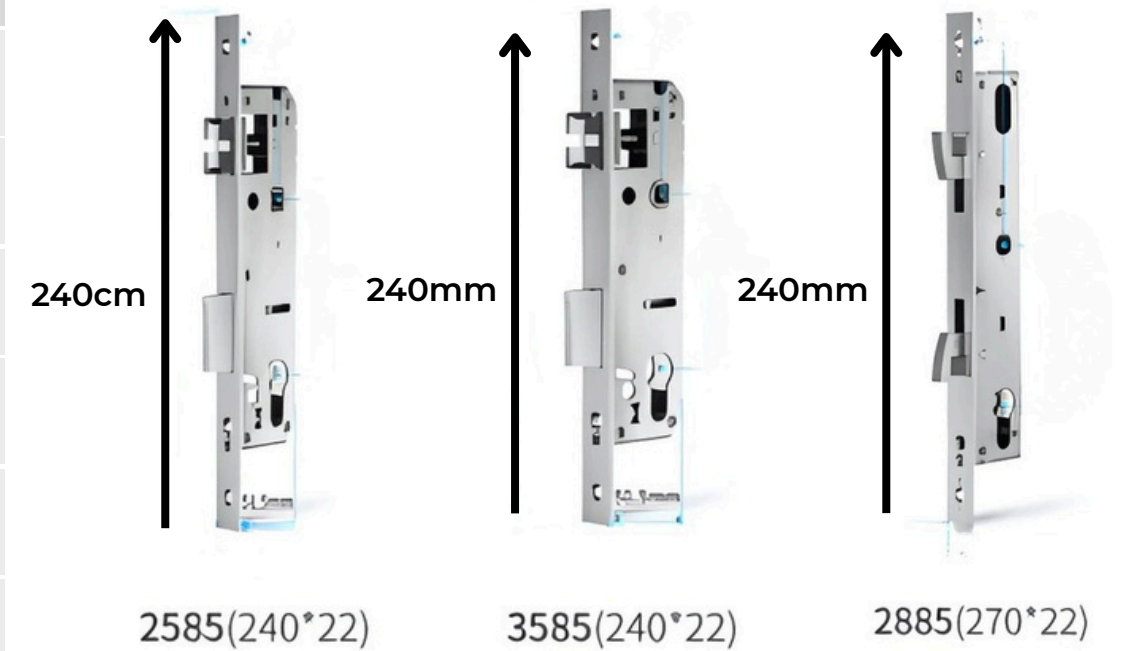

ALX

ALUMINUM DOORS

FEATURES:

- **FINGERPRINT**
- **SMART KEY**
- **KEYPAD**
- **MOBILE APP**
- **METAL KEY**
- **EMERGENCY USB POWER**

**CONTROL REMOTELY
WITH GATEWAY**

SPECIFICATION	
MATERIAL:	Alloy Steel
BATTERY:	4 x AAA (optional), 1 Year Battery Life
WEIGHT:	2.0kg
PACKAGE CONTENTS:	Smart Lock, 2xKeys, 2x Cards, Tools, User Manual
IP RATING:	IPX5 (Semi-Outdoor usage)
MEMORY:	100 Fingerprints, 100 Cards & 100 Passcodes
MORTISE:	2085 Mortise included (85mm compatible)

VARIATIONS			
COLOR	SIZE	TECH	STYLE
Black	Universal	TTLOCK	Universal

RECOMMENDED USE		
Condos	Villas	Apartments
Vacation Homes	Offices	Private Rooms