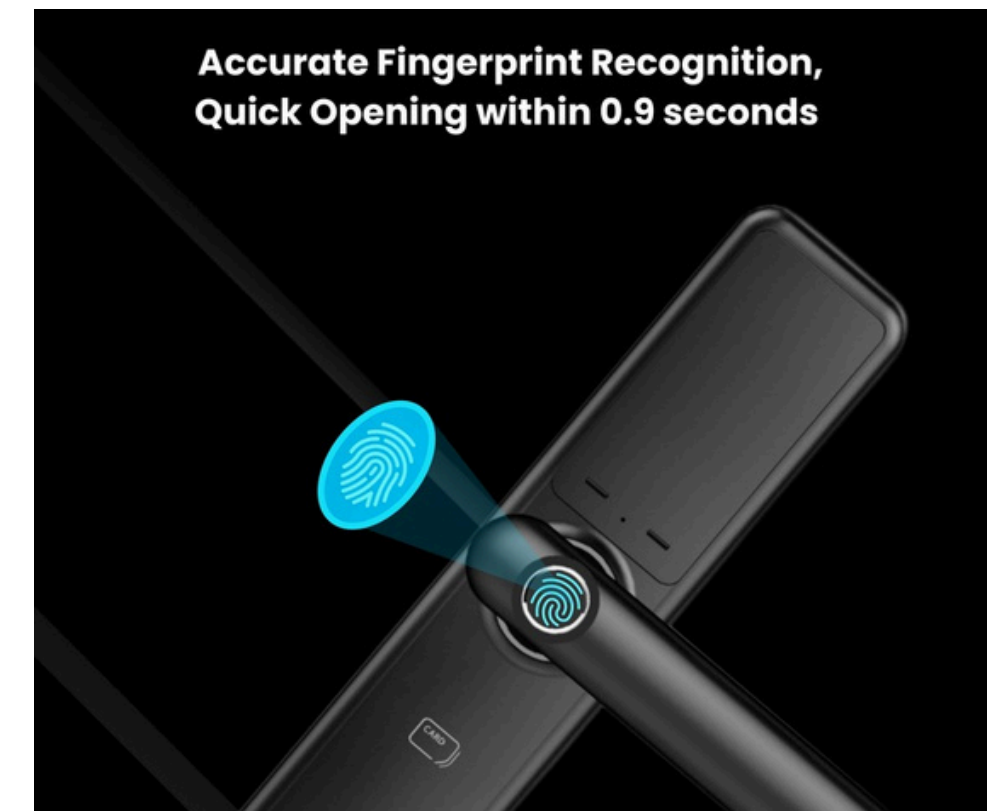

SOLITY

GM-1000BK

FEATURES:

- FINGERPRINT
- SMART KEY
- KEYPAD
- MOBILE APP
- METAL KEY
- EMERGENCY USB POWER

GET IT ON Google Play
Download on the App Store
WORKS WITH amazon alexa
works with the Google Assistant

SPECIFICATION

Smart notifications on outdoor unit

- Internal and external double lock function
- Door thickness: 35~70mm
- Backset: 55mm (ABNT Standard)
- Outdoor dimension: 50 x 270 x 23mm
  Indoor dimension: 44 x 268 x 40mm
- 3 types of alarms: Break in, high temperature, and unregistered password for 5 times.
- (Optional) Remote control function 447Mhz

VARIATIONS			
COLOR	SIZE	TECH	STYLE
Black	Universal	Solity	Universal

RECOMMENDED USE		
✓ Condos	✓ Villas	✓ Apartments
✓ Vacation Homes	✓ Offices	✓ Private Rooms