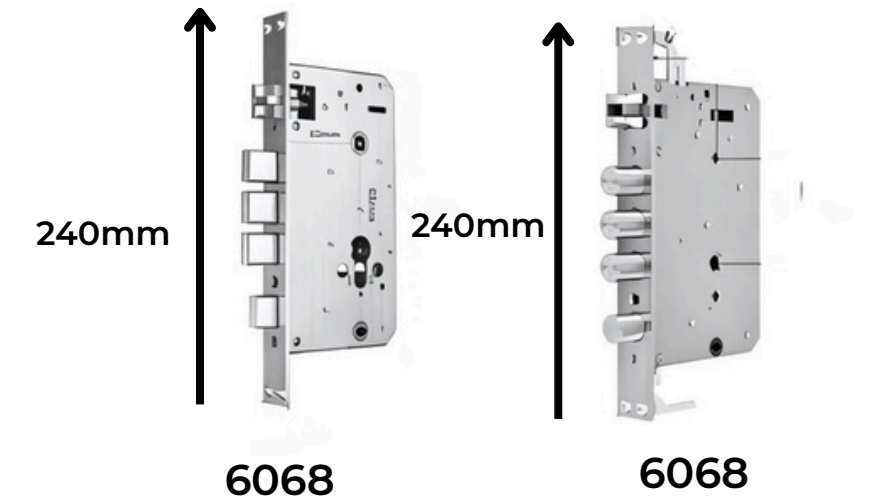

For Smart Homes & Villas

SPECIFICATION	
MATERIAL:	Aluminum Alloy
BATTERY:	2x18650 Lithium Battery
WEIGHT:	1.5 Kg
PACKAGE CONTENTS:	Smart Lock, 2xKeys, 2x Cards, Tools, User Manual
IP RATING:	IP54
MEMORY:	100 Fingerprints, 100 Cards & 100 Passcodes
MORTISE:	6068 Motorized Mortise

VARIATIONS			
COLOR	SIZE	TECH	STYLE
Black with Rose Gold	Universal	TUYA	Universal

RECOMMENDED USE		
✓ Penthouses	✓ Villas	✓ Apartments
✓ Vacation Homes	✓ Offices	✓ Private Rooms