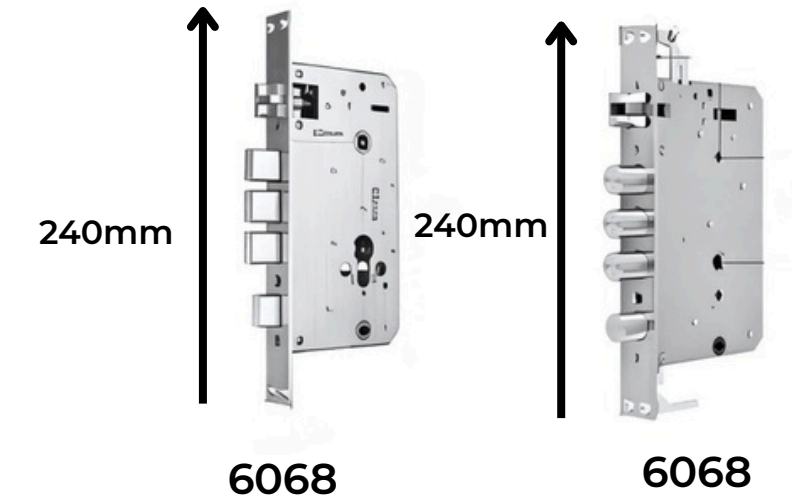

ALTiX

X9 SMART LOCK

FEATURES:

- FINGERPRINT
- SMART KEY
- KEYPAD
- MOBILE APP
- METAL KEY
- EMERGENCY USB POWER

CONTROL REMOTELY
WITH GATEWAY

For Home, Hotels
& Vacay Homes

SPECIFICATION

MATERIAL:	Aluminum Alloy
BATTERY:	4 x AA (optional), 1 Year Battery Life
WEIGHT:	3.2KG
PACKAGE CONTENTS:	Smart Lock, 2xKeys, 2x Cards, Tools, User Manual
IP RATING:	IP56 (indoor usage)
MEMORY:	50 Fingerprints, 50 Cards & 50 Passcodes
MORTISE:	6068 Mortise included (others compatible)

VARIATIONS

COLOR	SIZE	TECH	STYLE
Black	Universal	TTLOCK	Universal

RECOMMENDED USE

- ✓ Condos
- ✓ Villas
- ✓ Apartments
- ✓ Vacation Homes
- ✓ Offices
- ✓ Private Rooms