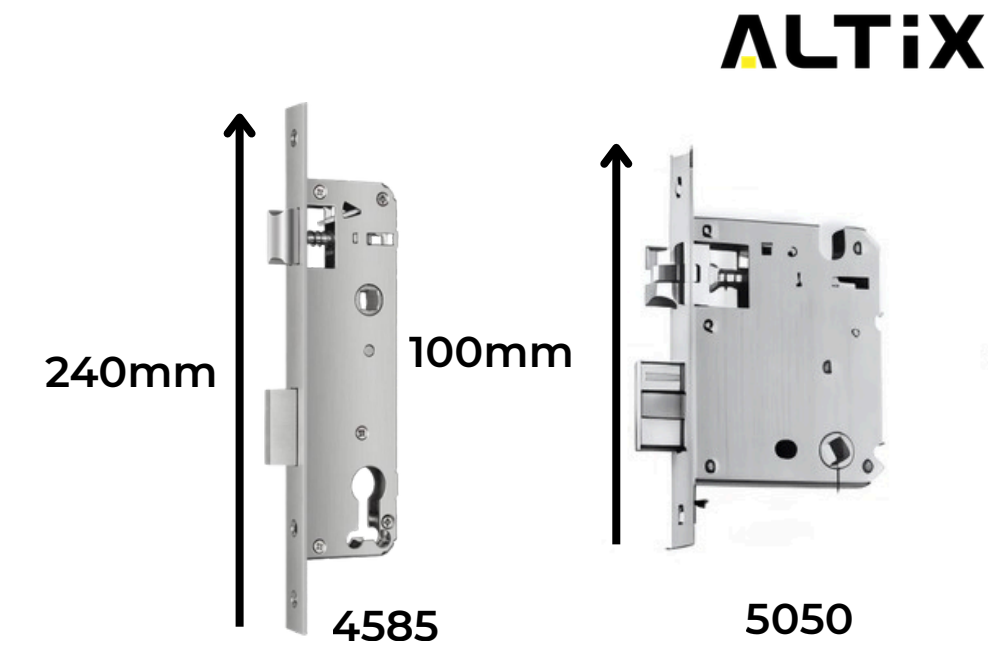

S5 WIFI SMART LOCK

FEATURES:

- FINGERPRINT
- SMART KEY
- KEYPAD
- MOBILE APP
- METAL KEY
- EMERGENCY USB POWER

SPECIFICATION	
MATERIAL:	Aluminum Alloy, Acrylic body
BATTERY:	4 x AA (optional), 1 Year Battery Life
WEIGHT:	2.5kg
PACKAGE CONTENTS:	Smart Lock, 2xKeys, 2x Cards, Tools, User Manual
IP RATING:	IP56 (indoor usage)
MEMORY:	100 Fingerprints, 100 Cards & 100 Passcodes
MORTISE:	5050 Mortise included (others compatible)

VARIATIONS			
COLOR	SIZE	TECH	STYLE
Black/Silver	Universal	TTLOCK/TUYA	Universal

RECOMMENDED USE		
✓ Condos	✓ Villas	✓ Apartments
✓ Vacation Homes	✓ Offices	✓ Private Rooms