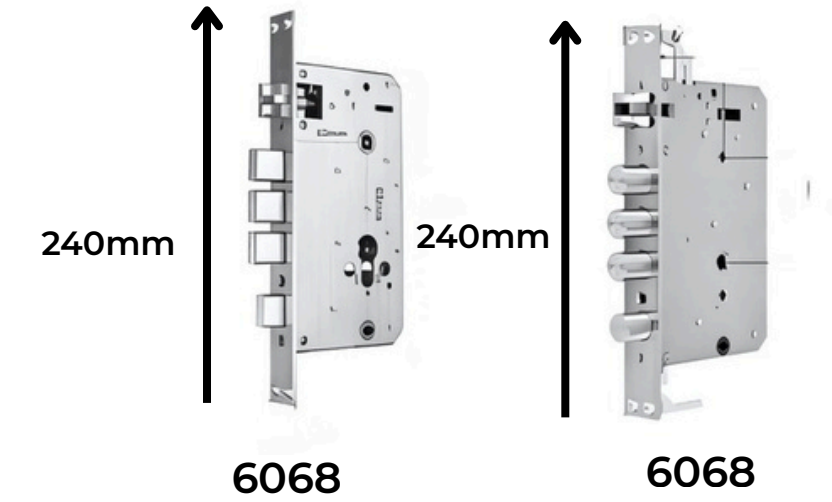

SPECIFICATION	
MATERIAL:	Aluminum Alloy
BATTERY:	8 x AA (optional), 1 Year Battery Life
WEIGHT:	3.2KG
PACKAGE CONTENTS:	Smart Lock, 2xKeys, 2x Cards, Tools, User Manual
IP RATING:	IP56 (indoor usage)
MEMORY:	50 Fingerprints, 50 Cards & 50 Passcodes
MORTISE:	6068 Mortise included (others compatible)

VARIATIONS			
COLOR	SIZE	TECH	
Black	Universal	TUYA	Universal

RECOMMENDED USE		
Condos	Villas	Apartments
Vacation Homes	Offices	Private Rooms