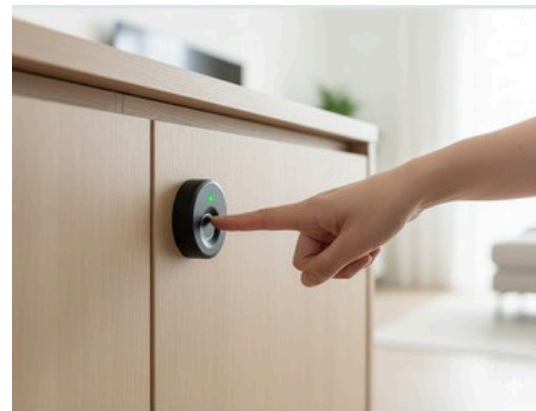

02
Adhesive stickers
Peel off the adhesive tape Stick on the installation location

03
Tighten the screws
Just tighten the screw to fix it

SPECIFICATION	
COLOR:	Black
TYPE:	HIDDEN LOCK

EASY INSTALL
15 MINS

سهل التركيب في
15 دقيقة.

Draw line position

Auxiliary Installation

Set Screw

DRAWER CABINET SUITABLE FOR 99%

CB4 FINGERPRINT CABINET LOCK

-  FINGERPRINT
-  EMERGENCY USB POWER

SPECIFICATION	
COLOR:	White
USER CAPACITY:	1 Admin, 9 Users