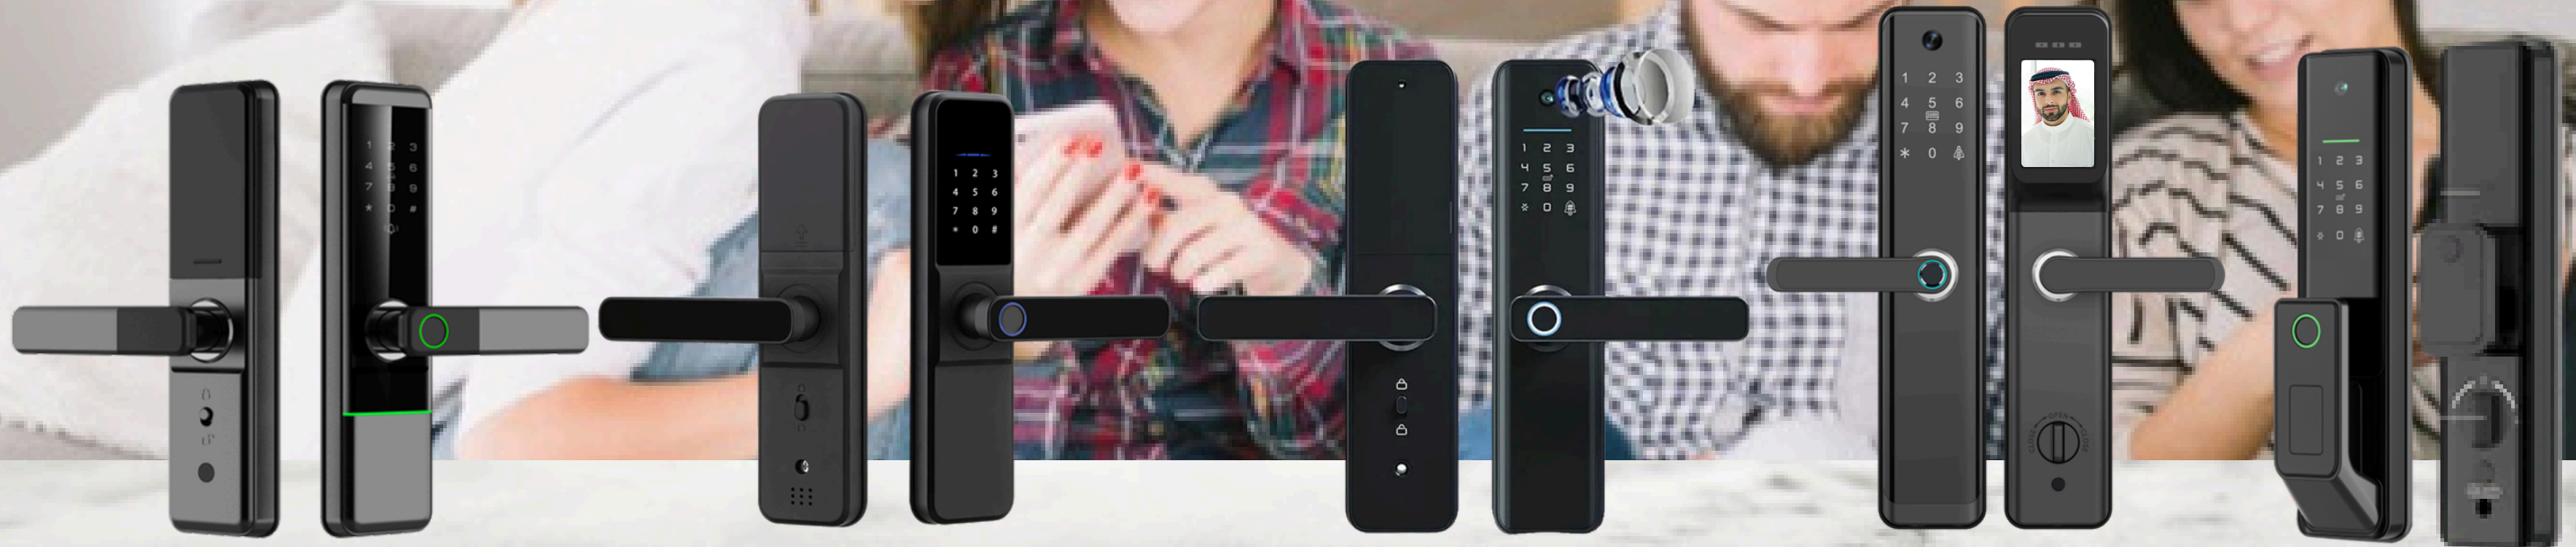

V1X SMART LOCK

FEATURES:

-  FINGERPRINT
-  SMART KEY
-  KEYPAD
-  MOBILE APP
-  METAL KEY
-  EMERGENCY USB POWER

CONTROL REMOTELY
WITH GATEWAY

SPECIFICATION	
MATERIAL:	Stainless Steel
BATTERY:	3 x AAA Batteries (optional), 1 Year Battery Life
WEIGHT:	0.6KG
PACKAGE CONTENTS:	Smart Lock, 2xKeys, 2x Cards, Tools, User Manual
IP RATING:	IP56 (limited water and dust proof)
MEMORY:	100 Fingerprints, 100 Cards & 100 Passcodes

PREMIUM LOCKS

Ultra-premium locks with a 3D facial recognition unlock feature.

Compatible Doors

Wooden Doors | Steel Doors | Aluminum Doors | UPVC Doors

9S-6000

WIFI SMART LOCK

FEATURES:

- 3D FACE UNLOCK
- FINGERPRINT
- SMART KEY
- KEYPAD
- VIDEO INTERCOM
- MOBILE APP
- METAL KEY
- LIVE VIDEO MONITORING
- EMERGENCY USB POWER

H5 BLE SMART LOCK

FEATURES:

-  SMART KEY
-  KEYPAD
-  MOBILE APP
-  METAL KEY
-  EMERGENCY USB POWER

TTLOCK
For Home, Hotels
& Vacay Homes

SPECIFICATION	
MATERIAL:	Stainless Steel
BATTERY:	4 x AA, 1 Year Battery Life
WEIGHT:	2.5kg
PACKAGE CONTENTS:	Smart Lock, 2xKeys, 2x Cards, Tools, User Manual
IP RATING:	IP56 (indoor usage)
MEMORY:	100 Fingerprints, 100 Cards & 100 Passcodes
MORTISE:	Motorised Mortise

Compatible Doors

Wooden Doors | Steel Doors | Aluminum Doors | UPVC Doors | Gates

S5 WIFI SMART LOCK

FEATURES:

-  FINGERPRINT
-  SMART KEY
-  KEYPAD
-  MOBILE APP
-  METAL KEY
-  EMERGENCY USB POWER

SPECIFICATION	
MATERIAL:	Aluminum Alloy, Acrylic body
BATTERY:	4 x AA (optional), 1 Year Battery Life
WEIGHT:	2.5kg
PACKAGE CONTENTS:	Smart Lock, 2xKeys, 2x Cards, Tools, User Manual
IP RATING:	IP56 (indoor usage)
MEMORY:	100 Fingerprints, 100 Cards & 100 Passcodes
MORTISE:	5050 Mortise included (others compatible)