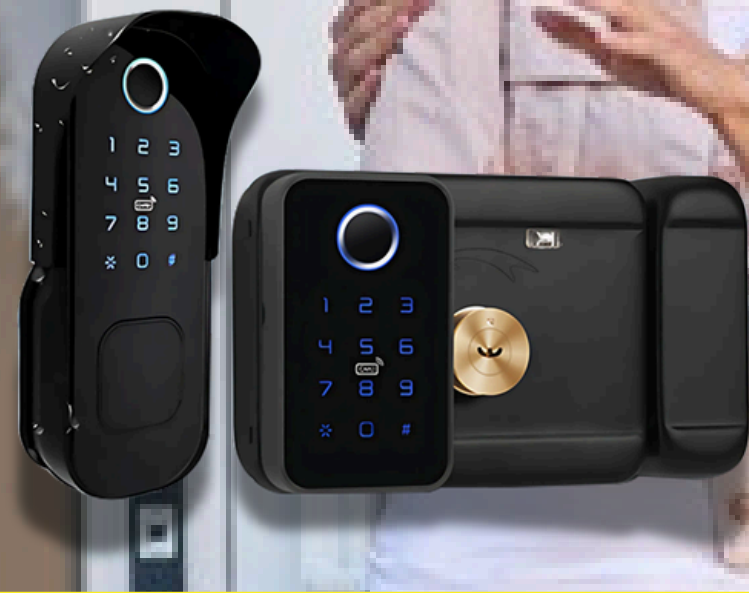

VARIATIONS

COLOR	SIZE	TECH	STYLE
Black	Universal	TTLOCK	Universal

RECOMMENDED USE

- ✓ Condos
- ✓ Villas
- ✓ Apartments
- ✓ Vacation Homes
- ✓ Offices
- ✓ Private Rooms

X9 PRO WITH DISPLAY WIFI SMART LOCK

FEATURES:

- FINGERPRINT**
- SMART KEY**
- KEYPAD**
- MOBILE APP**
- METAL KEY**
- EMERGENCY USB POWER**

The built-in camera snaps a photo and sends it to the Tuya app when the bell icon is pressed.

SPECIFICATION	
MATERIAL:	Aluminum Alloy
BATTERY:	8 x AA (optional), 1 Year Battery Life
WEIGHT:	3.2KG
PACKAGE CONTENTS:	Smart Lock, 2xKeys, 2x Cards, Tools, User Manual
IP RATING:	IP56 (indoor usage)
MEMORY:	50 Fingerprints, 50 Cards & 50 Passcodes
MORTISE:	6068 Mortise included (others compatible)

VARIATIONS			
COLOR	SIZE	TECH	
Black	Universal	TUYA	Universal

RECOMMENDED USE		
Condos	Villas	Apartments
Vacation Homes	Offices	Private Rooms

DUAL SIDE BIOMETRIC SMART DOOR LOCK

Premium smart lock with dual-sided biometrics, sleek design, and Alexa & Google Home integration.

Compatible Doors

Wooden Doors | Steel Doors | Aluminum Doors | UPVC Doors

ALTIX

**TX2
DUAL-SIDED BIOMETRIC**

FEATURES:

-  **FINGERPRINT**
-  **SMART KEY**
-  **KEYPAD**
-  **MOBILE APP**
-  **METAL KEY**
-  **EMERGENCY USB POWER**