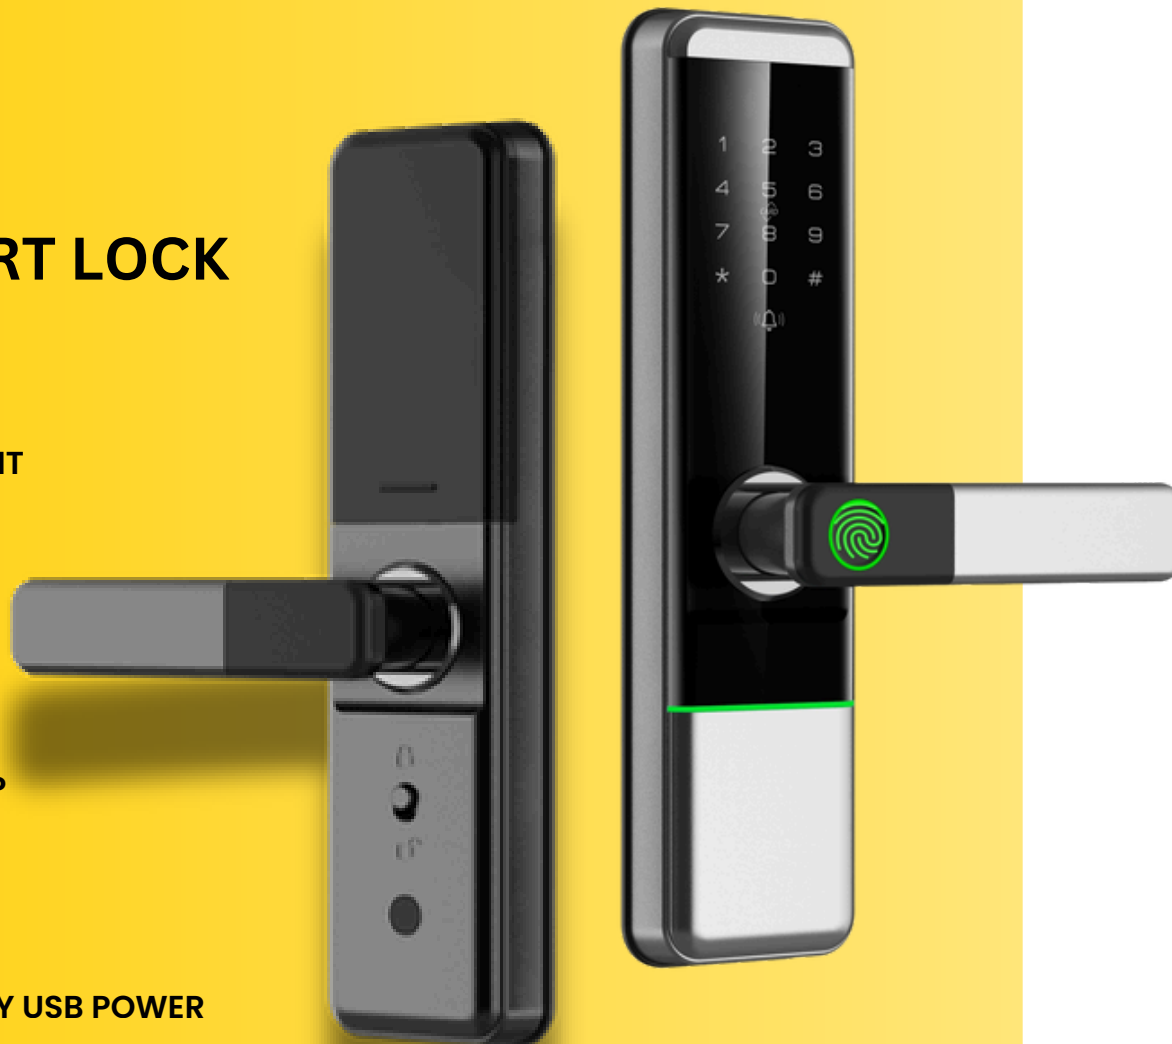

V1X SMART LOCK

FEATURES:

-  FINGERPRINT
-  SMART KEY
-  KEYPAD
-  MOBILE APP
-  METAL KEY
-  EMERGENCY USB POWER

CONTROL REMOTELY
WITH GATEWAY

SPECIFICATION	
MATERIAL:	Stainless Steel
BATTERY:	3 x AAA Batteries (optional), 1 Year Battery Life
WEIGHT:	0.6KG
PACKAGE CONTENTS:	Smart Lock, 2xKeys, 2x Cards, Tools, User Manual
IP RATING:	IP56 (limited water and dust proof)
MEMORY:	100 Fingerprints, 100 Cards & 100 Passcodes

H5 BLE SMART LOCK

FEATURES:

-  SMART KEY
-  KEYPAD
-  MOBILE APP
-  METAL KEY
-  EMERGENCY USB POWER

TTLOCK
For Home, Hotels
& Vacay Homes

SPECIFICATION	
MATERIAL:	Stainless Steel
BATTERY:	4 x AA, 1 Year Battery Life
WEIGHT:	2.5kg
PACKAGE CONTENTS:	Smart Lock, 2xKeys, 2x Cards, Tools, User Manual
IP RATING:	IP56 (indoor usage)
MEMORY:	100 Fingerprints, 100 Cards & 100 Passcodes
MORTISE:	Motorised Mortise

VARIATIONS			
COLOR	SIZE	TECH	STYLE
Silver	Universal	TTLOCK	Universal

RECOMMENDED USE

 **Hotels**
  **Apartments**
  **Vacation Homes**

TTHotel Lock System

SMART MORTISE HANDLE LOCKS

MORTISE SMART LOCK OFFERS SEAMLESS ACCESS, ROBUST PROTECTION, AND A SLEEK, MODERN DESIGN.

Compatible Doors

Wooden Doors | Steel Doors | Aluminum Doors | UPVC Doors | Gates

S5 WIFI SMART LOCK

FEATURES:

-  FINGERPRINT
-  SMART KEY
-  KEYPAD
-  MOBILE APP
-  METAL KEY
-  EMERGENCY USB POWER

SPECIFICATION	
MATERIAL:	Aluminum Alloy, Acrylic body
BATTERY:	4 x AA (optional), 1 Year Battery Life
WEIGHT:	2.5kg
PACKAGE CONTENTS:	Smart Lock, 2xKeys, 2x Cards, Tools, User Manual
IP RATING:	IP56 (indoor usage)
MEMORY:	100 Fingerprints, 100 Cards & 100 Passcodes
MORTISE:	5050 Mortise included (others compatible)