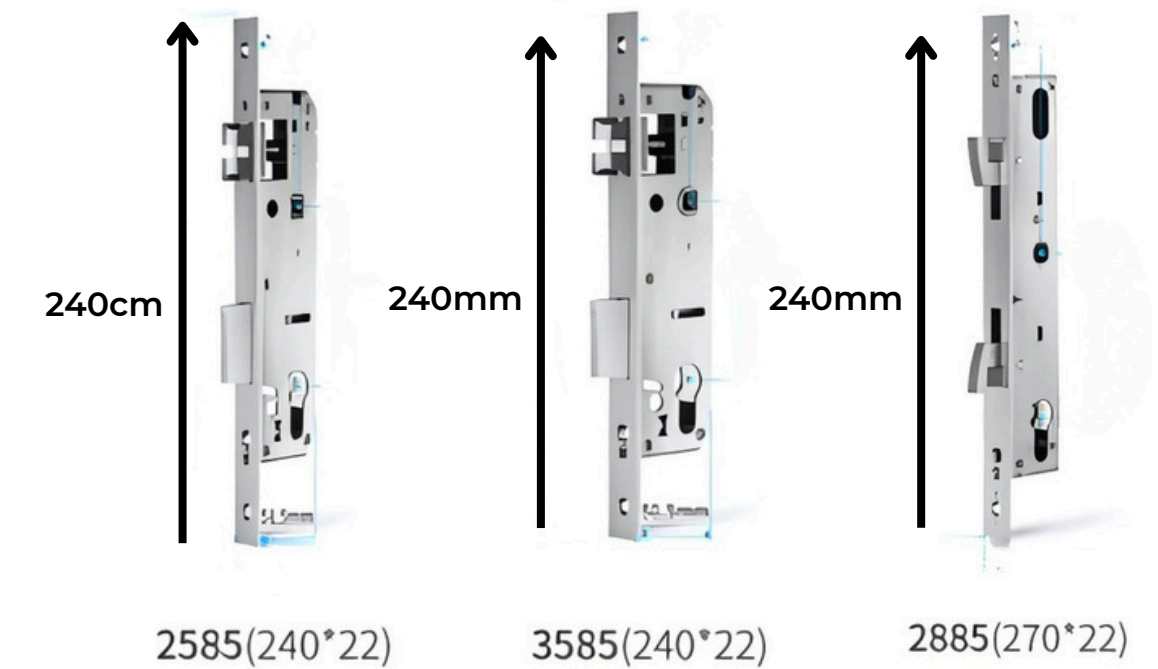

ALTIX

**TX2
DUAL-SIDED BIOMETRIC**

FEATURES:

- **FINGERPRINT**
- **SMART KEY**
- **KEYPAD**
- **MOBILE APP**
- **METAL KEY**
- **EMERGENCY USB POWER**

**CONTROL REMOTELY
WITH GATEWAY**

For Home, Hotels
& Vacay Homes

SPECIFICATION

MATERIAL:	Stainless Steel ABS
BATTERY:	Rechargeable Pack Incl, 1 Year Battery Life
WEIGHT:	2.6kg
PACKAGE CONTENTS:	Smart Lock, 2xKeys, 2x Cards, Tools, User Manual
IP RATING:	IP65 (Outdoor usage) Water Proof
MEMORY:	100 Fingerprints, 100 Cards & 100 Passcodes
MORTISE:	2085 Mortise included (others compatible)

VARIATIONS

COLOR	SIZE	TECH	STYLE
Black	Universal	TTLOCK	Universal
Silver	Universal	TTLOCK	Universal

RECOMMENDED USE

- ✓ **Condos**
- ✓ **Villas**
- ✓ **Apartments**
- ✓ **Vacation Homes**
- ✓ **Offices**
- ✓ **Private Rooms**