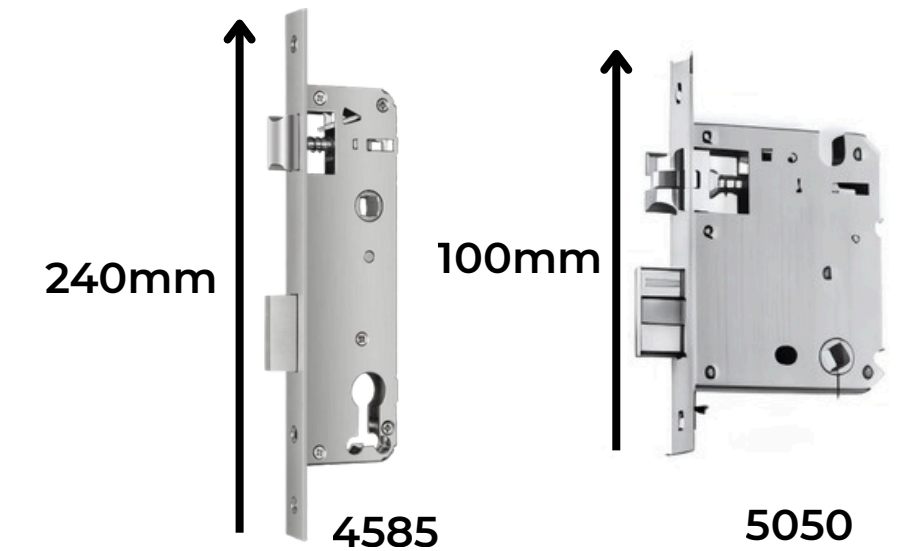

S5 BLE SMART LOCK

FEATURES:

- **FINGERPRINT**
- **SMART KEY**
- **KEYPAD**
- **MOBILE APP**
- **METAL KEY**
- **EMERGENCY USB POWER**

CONTROL REMOTELY
WITH GATEWAY

TTLOCK
For Home, Hotels
& Vacay Homes

GET IT ON
Google Play

WORKS WITH
amazon alexa

Download on the
App Store

works with the
Google Assistant

SPECIFICATION	
MATERIAL:	Aluminum Alloy, Acrylic body
BATTERY:	4 x AA (optional), 1 Year Battery Life
WEIGHT:	2.5kg
PACKAGE CONTENTS:	Smart Lock, 2xKeys, 2x Cards, Tools, User Manual
IP RATING:	IP56 (indoor usage)
MEMORY:	100 Fingerprints, 100 Cards & 100 Passcodes
MORTISE:	5050 Mortise included (others compatible)

VARIATIONS			
COLOR	SIZE	TECH	STYLE
Black/Silver	Universal	TTLOCK/TUYA	Universal

RECOMMENDED USE		
✓ Condos	✓ Villas	✓ Apartments
✓ Vacation Homes	✓ Offices	✓ Private Rooms