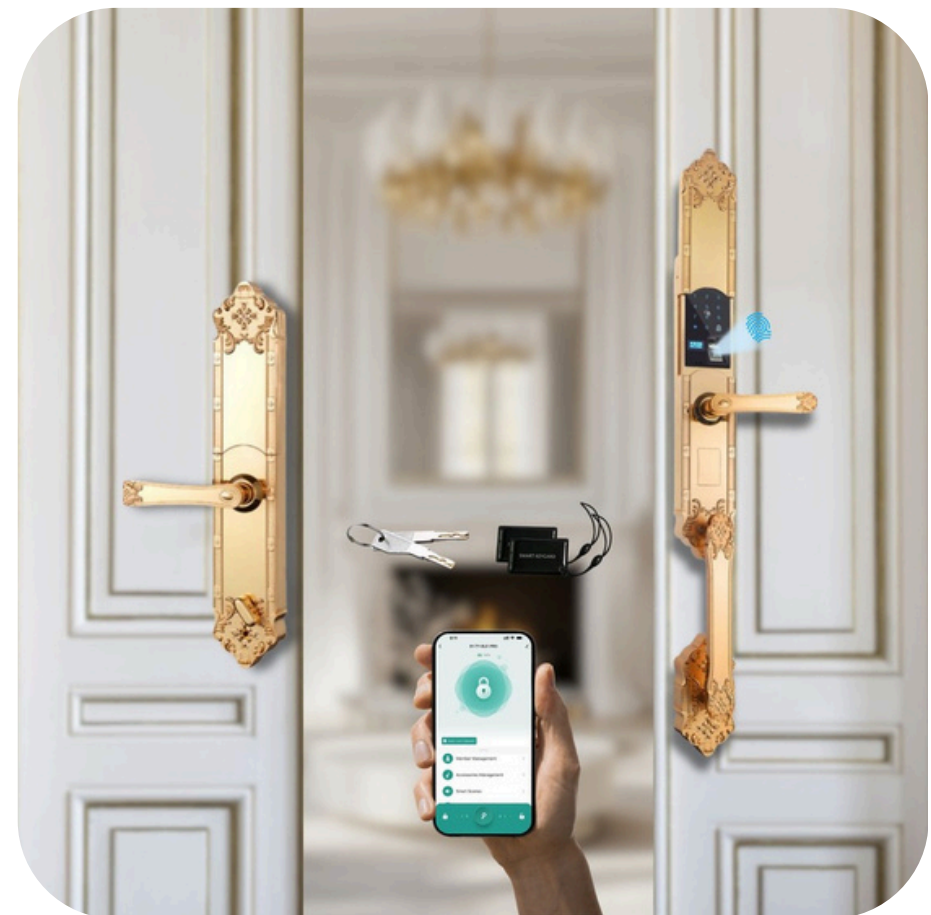

tuya
For Smart Homes
& Villas

GET IT ON
Google Play
Download on the
App Store

WORKS WITH
amazon alexa
works with the
Google Assistant

SPECIFICATION	
MATERIAL:	Zinc Alloy
BATTERY:	4 x AA, 1 Year Battery Life
WEIGHT:	12.Kg
PACKAGE CONTENTS:	Smart Lock, 2xKeys, 2x Cards, Tools, Mortise, User Manual
IP RATING:	IP5X (indoor usage)
MEMORY:	100 Fingerprints, 100 Cards & 100 Passcodes
MORTISE:	6068 Mortise

VARIATIONS			
COLOR	SIZE	TECH	STYLE
Gold	Universal	TUYA	Universal

RECOMMENDED USE		
✓ Penthouses	✓ Villas	✓ Apartments
✓ Vacation Homes	✓ Offices	✓ Private Rooms

3S-6000

WIFI SMART LOCK

FEATURES:

- 3D FACE UNLOCK
- FINGERPRINT
- SMART KEY
- KEYPAD
- VIDEO INTERCOM
- MOBILE APP
- METAL KEY
- LIVE VIDEO MONITORING
- EMERGENCY USB POWER