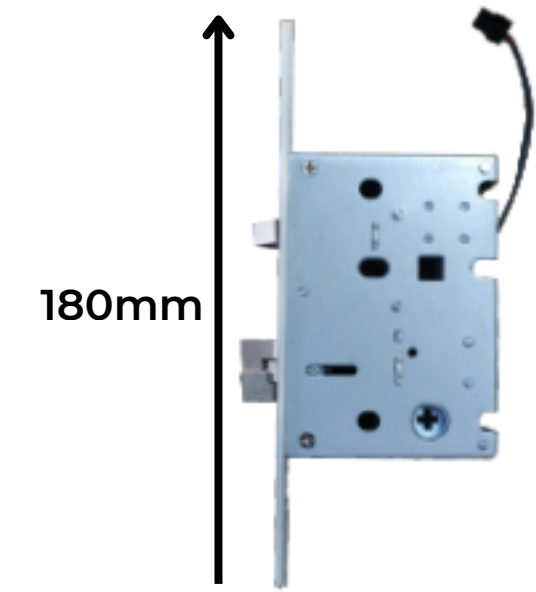

FEATURES:

- FINGERPRINT**
- SMART KEY**
- KEYPAD**
- MOBILE APP**
- METAL KEY**
- EMERGENCY USB POWER**

The built-in camera snaps a photo and sends it to the Tuya app when the bell icon is pressed.

SPECIFICATION	
MATERIAL:	Aluminum Alloy, Acrylic body
BATTERY:	4 x AA (optional), 1 Year Battery Life
WEIGHT:	2.5kg
PACKAGE CONTENTS:	Smart Lock, 2xKeys, 2x Cards, Tools, User Manual
IP RATING:	IP56 (indoor usage)
MEMORY:	100 Fingerprints, 100 Cards & 100 Passcodes
MORTISE:	Motorised Mortise

CONTROL REMOTELY
WITH GATEWAY

For Home, Hotels
& Vacay Homes

SPECIFICATION

MATERIAL:	Aluminum Alloy
BATTERY:	4 x AA (optional), 1 Year Battery Life
WEIGHT:	3.2KG
PACKAGE CONTENTS:	Smart Lock, 2xKeys, 2x Cards, Tools, User Manual
IP RATING:	IP56 (indoor usage)
MEMORY:	50 Fingerprints, 50 Cards & 50 Passcodes
MORTISE:	6068 Mortise included (others compatible)