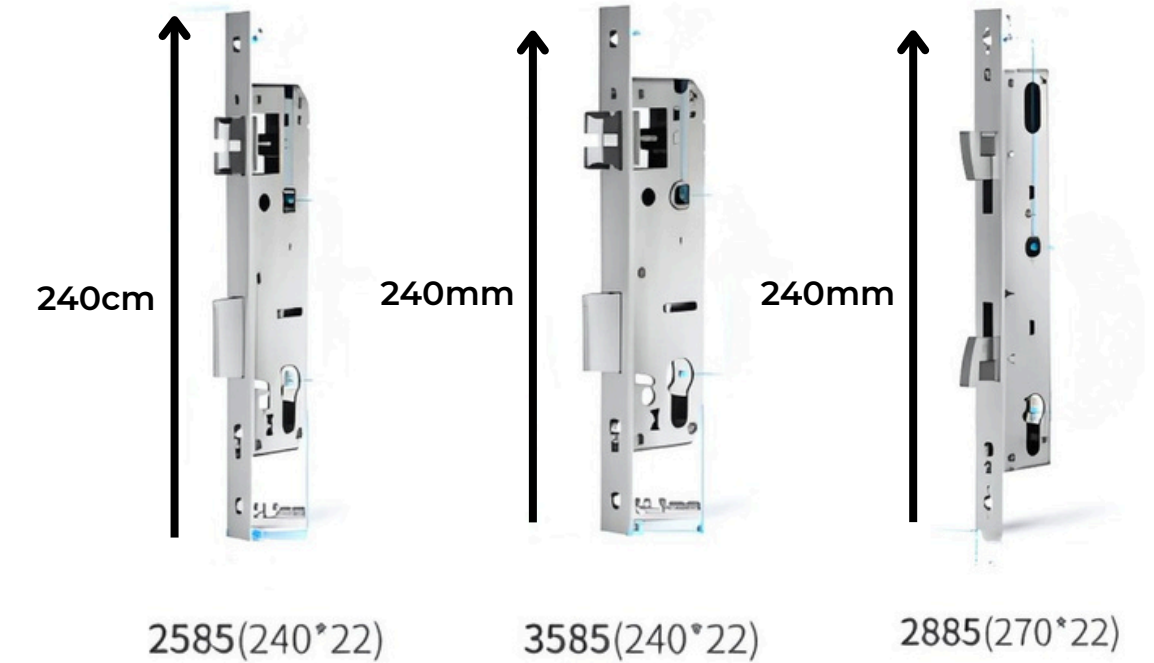

FEATURES:

-  **FINGERPRINT**
-  **SMART KEY**
-  **KEYPAD**
-  **MOBILE APP**
-  **METAL KEY**
-  **EMERGENCY USB POWER**

**CONTROL REMOTELY
WITH GATEWAY**

SPECIFICATION	
MATERIAL:	Alloy Steel
BATTERY:	4 x AAA (optional), 1 Year Battery Life
WEIGHT:	2.0kg
PACKAGE CONTENTS:	Smart Lock, 2xKeys, 2x Cards, Tools, User Manual
IP RATING:	IPX5 (Semi-Outdoor usage)
MEMORY:	100 Fingerprints, 100 Cards & 100 Passcodes
MORTISE:	2085 Mortise included (85mm compatible)

CONTROL REMOTELY
WITH GATEWAY

SPECIFICATION

MATERIAL:	Aluminum Alloy
BATTERY:	4 x AAA (optional), 1 Year Battery Life
WEIGHT:	2.0kg
PACKAGE CONTENTS:	Smart Lock, 2xKeys, 2x Cards, Tools, User Manual
IP RATING:	IP66 (Outdoor usage)
MEMORY:	100 Fingerprints, 100 Cards & 100 Passcodes
MORTISE:	2085 Mortise included (85mm compatible)