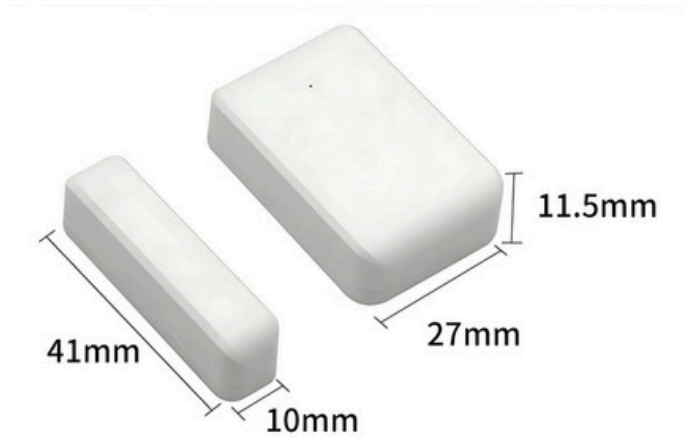

DS2 DOOR SENSOR

TTLOCK
For Home, Hotels
& Vacay Homes

SPECIFICATION	
COLOR:	White
APP:	TTLOCK