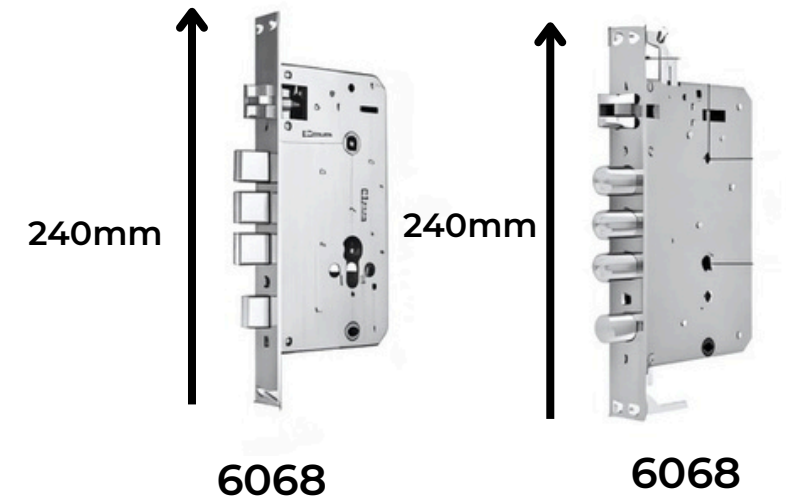

GOLDGUARD WIFI SMART LOCK

FEATURES:

- FINGERPRINT
- SMART KEY
- KEYPAD
- MOBILE APP
- METAL KEY
- EMERGENCY USB POWER

tuya
For Smart Homes
& Villas

GET IT ON
Google Play
Download on the
App Store

WORKS WITH
amazon alexa
works with the
Google Assistant

SPECIFICATION	
MATERIAL:	Zinc Alloy
BATTERY:	4 x AA, 1 Year Battery Life
WEIGHT:	12.Kg
PACKAGE CONTENTS:	Smart Lock, 2xKeys, 2x Cards, Tools, Mortise, User Manual
IP RATING:	IP5X (indoor usage)
MEMORY:	100 Fingerprints, 100 Cards & 100 Passcodes
MORTISE:	6068 Mortise

VARIATIONS			
COLOR	SIZE	TECH	STYLE
Gold	Universal	TUYA	Universal

RECOMMENDED USE		
✓ Penthouses	✓ Villas	✓ Apartments
✓ Vacation Homes	✓ Offices	✓ Private Rooms