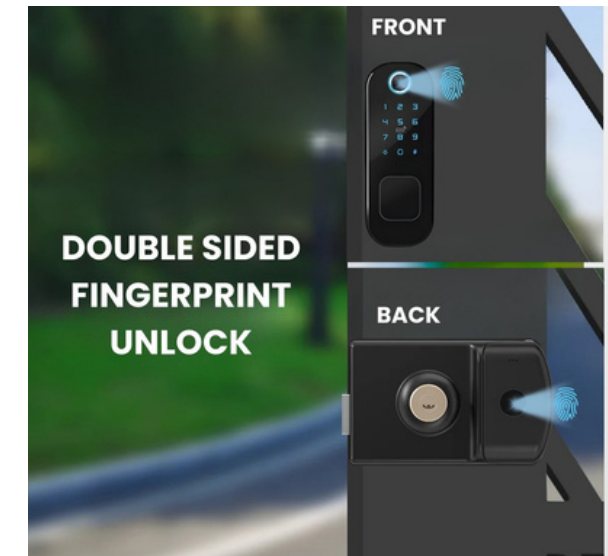

GX

WIFI DUAL-SIDED BIOMETRIC

FEATURES:

- FINGERPRINT
- SMART KEY
- KEYPAD
- MOBILE APP
- METAL KEY
- EMERGENCY USB POWER

SPECIFICATION	
MATERIAL:	Aluminum alloy
BATTERY:	4 x AA (optional), 1 Year Battery Life
WEIGHT:	1.9kg
PACKAGE CONTENTS:	Smart Lock, 2xKeys, 2x Cards, Tools, User Manual
IP RATING:	IP65
MEMORY:	100 Fingerprints, 100 Cards & 100 Passcodes
MORTISE:	Latch

VARIATIONS			
COLOR	SIZE	TECH	STYLE
Black	Universal	TUYA	Universal

RECOMMENDED USE		
✓ Condos	✓ Villas	✓ Apartments
✓ Vacation Homes	✓ Offices	✓ Private Rooms