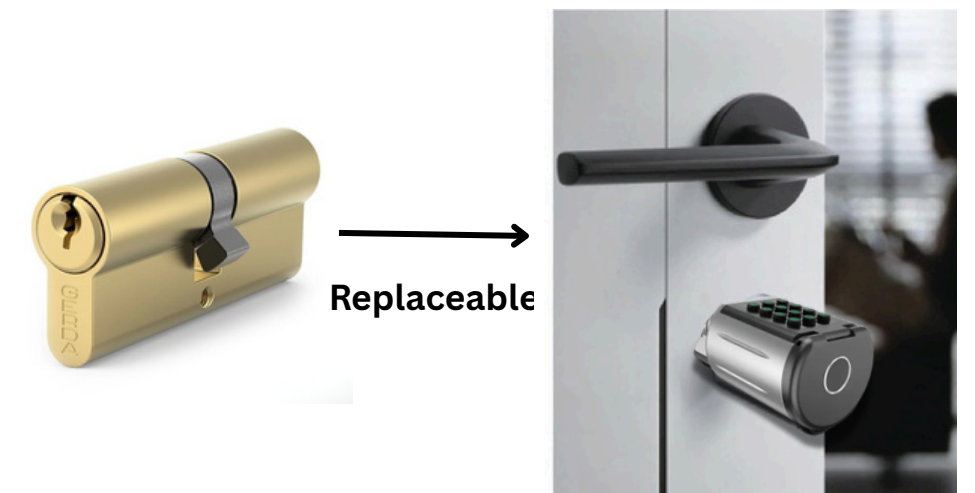

5H SMART CYLINDER LOCK

FEATURES:

-  **FINGERPRINT**
-  **SMART KEY**
-  **KEYPAD**
-  **MOBILE APP**
-  **METAL KEY**
-  **EMERGENCY USB POWER**

**CONTROL REMOTELY
WITH GATEWAY**

TTLOCK
For Home, Hotels
& Vacay Homes

SPECIFICATION	
MATERIAL:	Aluminum Alloy + Brass
BATTERY:	1 x CR2
WEIGHT:	0.6KG
PACKAGE CONTENTS:	Smart Lock, 2xKeys, 2x Cards, Tools, User Manual
IP RATING:	IP66 (dustproof, waterproof, weather proof)
MEMORY:	100 Fingerprints, 100 Cards & 100 Passcodes

PREMIUM LOCKS

Ultra-premium locks with a 3D facial recognition unlock feature.

Compatible Doors

Wooden Doors | Steel Doors | Aluminum Doors | UPVC Doors

9S-6000

WIFI SMART LOCK

FEATURES:

- 3D FACE UNLOCK
- FINGERPRINT
- SMART KEY
- KEYPAD
- VIDEO INTERCOM
- MOBILE APP
- METAL KEY
- LIVE VIDEO MONITORING
- EMERGENCY USB POWER