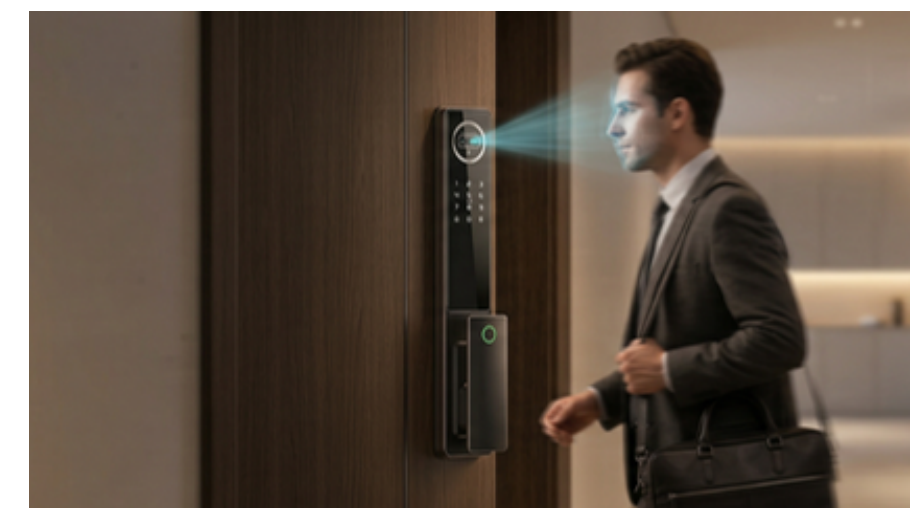

9S-6000

WIFI SMART LOCK

FEATURES:

- 3D FACE UNLOCK
- FINGERPRINT
- SMART KEY
- KEYPAD
- VIDEO INTERCOM
- MOBILE APP
- METAL KEY
- LIVE VIDEO MONITORING
- EMERGENCY USB POWER

SPECIFICATION	
MATERIAL:	Aluminum Alloy
BATTERY:	Rechargeable Pack incl., 1 Year Battery Life
WEIGHT:	3Kg
PACKAGE CONTENTS:	Smart Lock, 2xKeys, 2x Cards, Battery, Mortise, Tools, User Manual
IP RATING:	IP5X (indoor usage)
MEMORY:	100 Fingerprints, 100 Cards & 100 Passcodes
MORTISE:	6068 Motorized Mortise

VARIATIONS			
COLOR	SIZE	TECH	STYLE
Black	Universal	TTLOCK	Universal

RECOMMENDED USE		
✓ Penthouses	✓ Villas	✓ Apartments
✓ Vacation Homes	✓ Offices	✓ Private Rooms