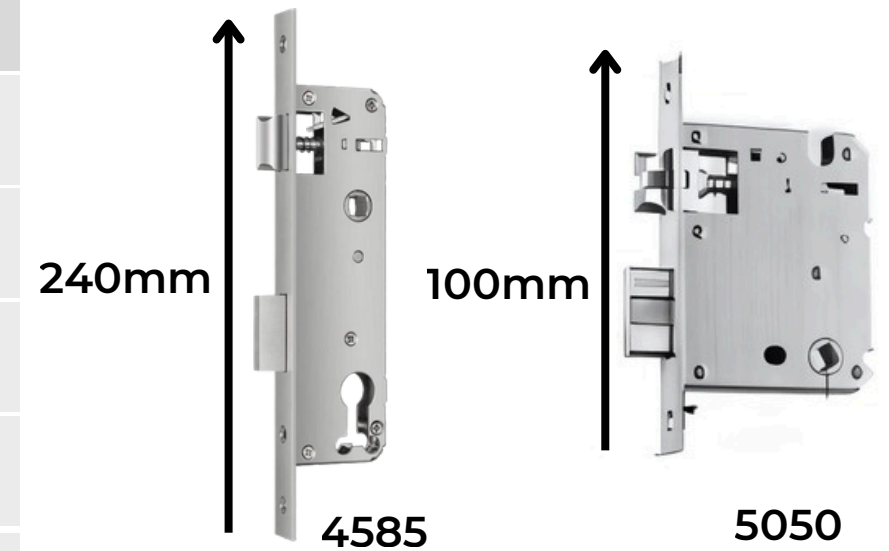

X5 WIFI SMART LOCK

FEATURES:

- **FINGERPRINT**
- **SMART KEY**
- **KEYPAD**
- **MOBILE APP**
- **METAL KEY**
- **EMERGENCY USB POWER**

SPECIFICATION	
MATERIAL:	Aluminum Alloy, Acrylic body
BATTERY:	4 x AA (optional), 1 Year Battery Life
WEIGHT:	2.5kg
PACKAGE CONTENTS:	Smart Lock, 2xKeys, 2x Cards, Tools, User Manual
IP RATING:	IP56 (indoor usage)
MEMORY:	100 Fingerprints, 100 Cards & 100 Passcodes
MORTISE:	4585 Mortise included (others compatible)

VARIATIONS			
COLOR	SIZE	TECH	STYLE
Black	Universal	TTLOCK	Universal

RECOMMENDED USE		
✓ Condos	✓ Villas	✓ Apartments
✓ Vacation Homes	✓ Offices	✓ Private Rooms