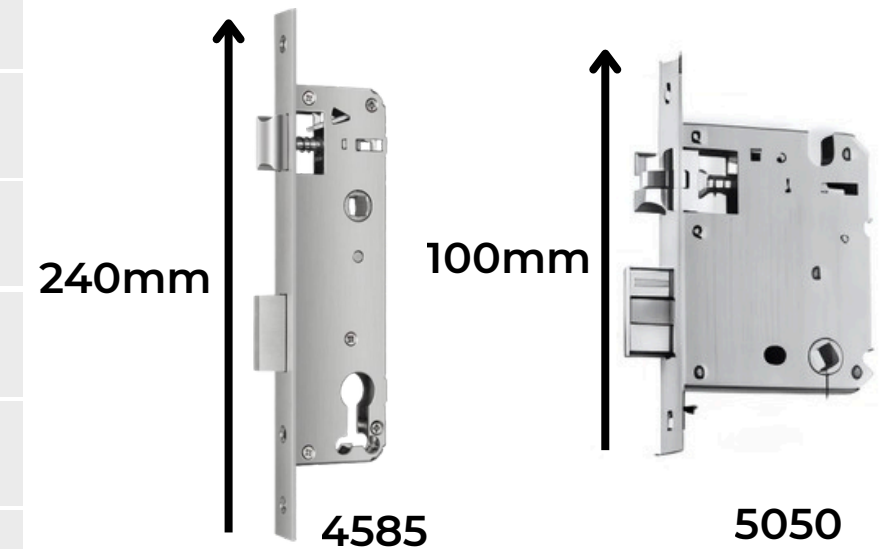

SPECIFICATION	
MATERIAL:	Aluminum Alloy, Acrylic body
BATTERY:	4 x AA (optional), 1 Year Battery Life
WEIGHT:	2.5kg
PACKAGE CONTENTS:	Smart Lock, 2xKeys, 2x Cards, Tools, User Manual
IP RATING:	IP56 (indoor usage)
MEMORY:	100 Fingerprints, 100 Cards & 100 Passcodes
MORTISE:	4585 Mortise included (others compatible)

SPECIFICATION

MATERIAL:	Stainless Steel
BATTERY:	4 x AA (optional), 1 Year Battery Life
WEIGHT:	2.5kg
PACKAGE CONTENTS:	Smart Lock, 2xKeys, 2x Cards, Tools, User Manual
IP RATING:	IP66 Waterproof
MEMORY:	100 Fingerprints, 100 Cards & 100 Passcodes
MORTISE:	4585 Mortise included (others compatible)