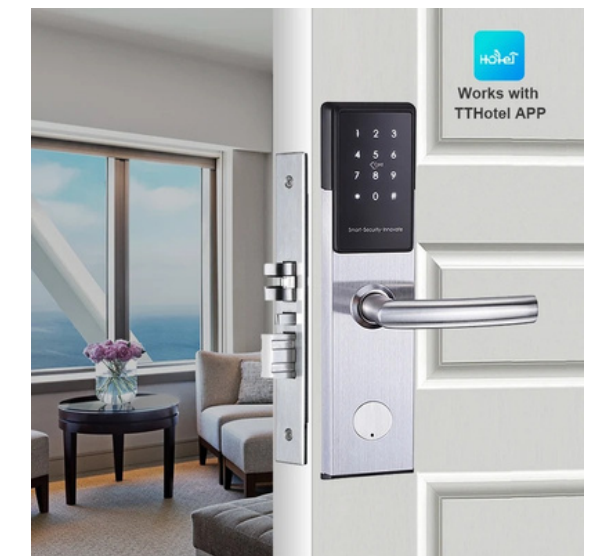

TTHotel Lock System